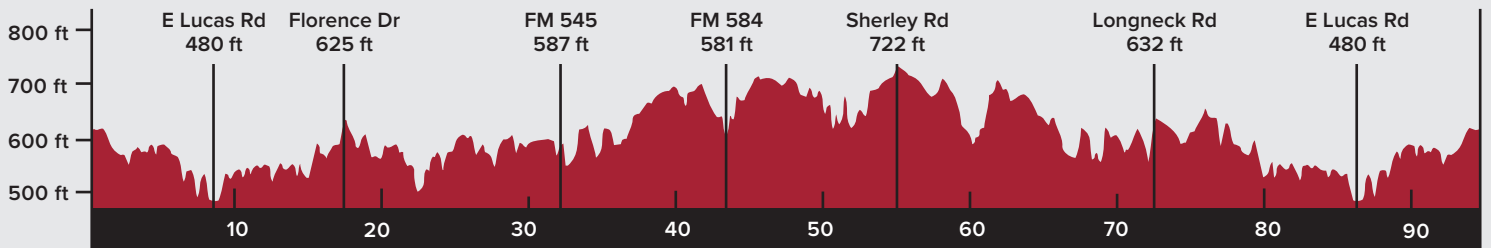

# GRAN FONDO // 94-MILE

**EMMITT SMITH**

**GRAN FONDO™**  
PRESENTED BY

- Course
- Mile Marker
- Start / Finish
- Rest Stop

VIEW INTERACTIVE MAP

## ELEVATION PROFILE

ELEVATION GAIN: 3,593 ft

DISTANCE IN MILES