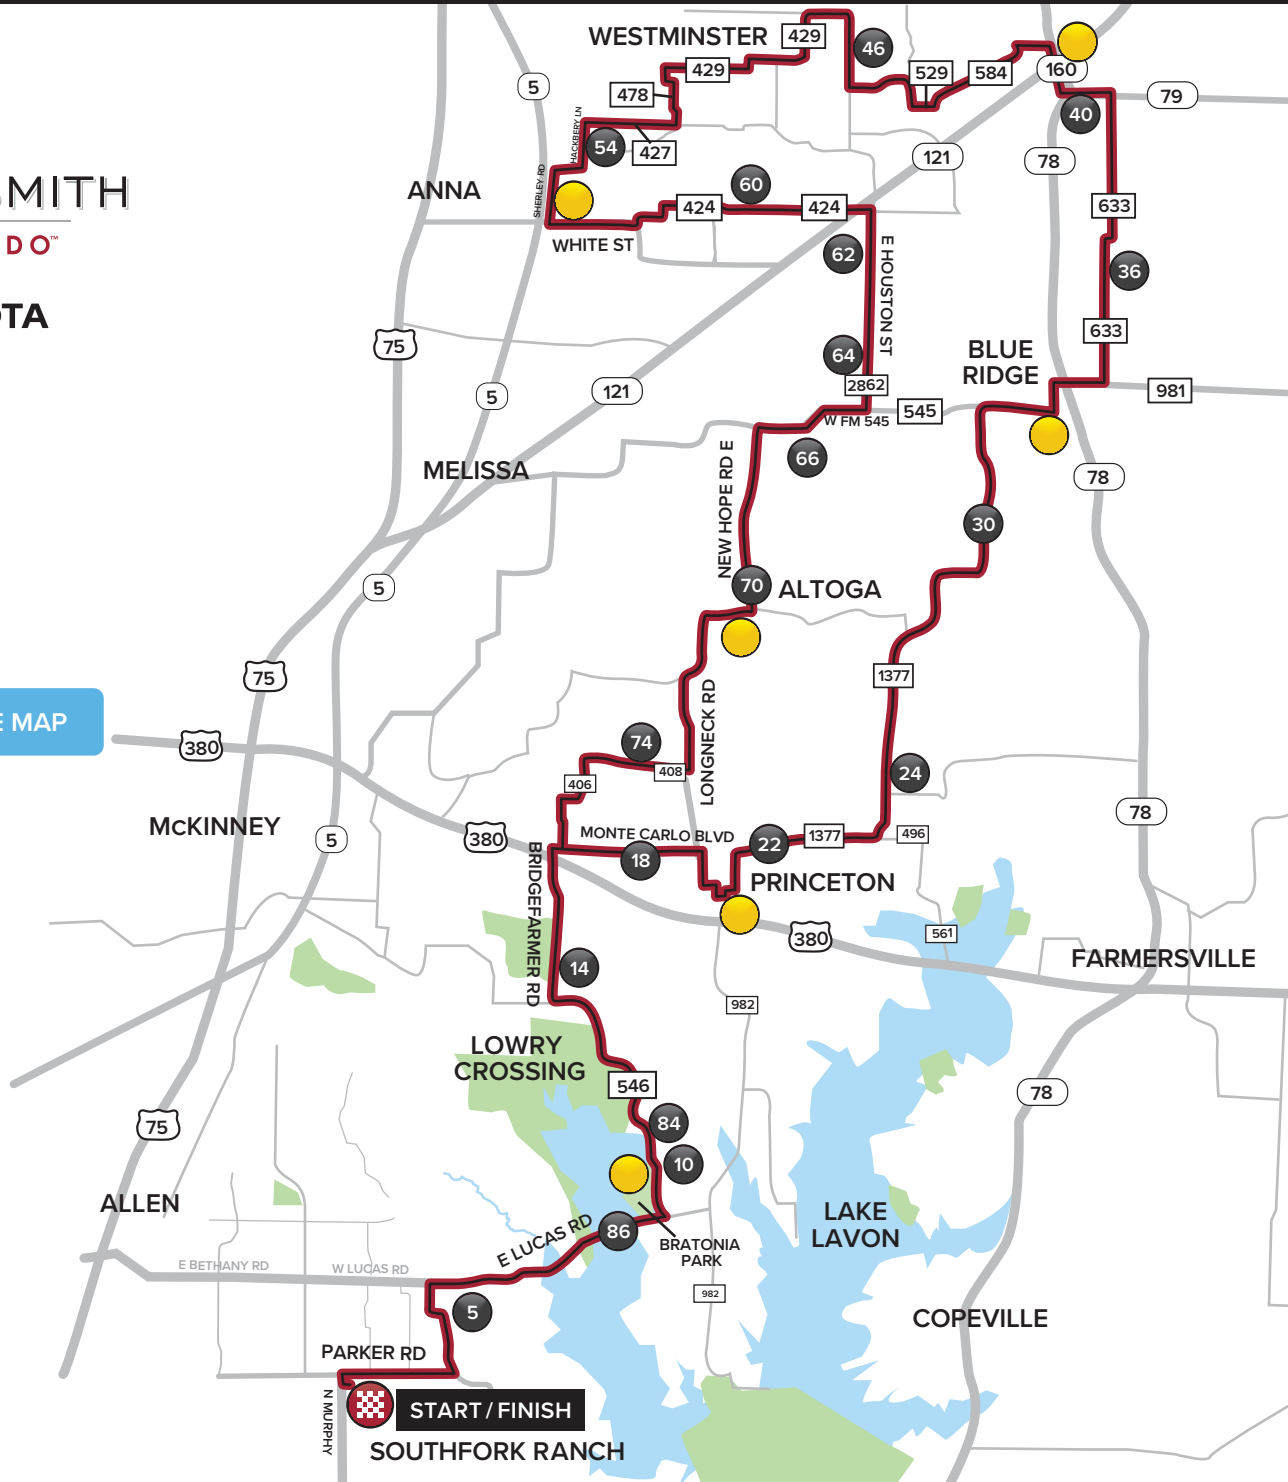

# COURSE MAP

# GRAN FONDO // 94-MILE

**EMMITT SMITH**

**GRAN FONDO™**  
PRESENTED BY

- Course
- Mile Marker
- Start / Finish
- Rest Stop

VIEW INTERACTIVE MAP

## ELEVATION PROFILE

ELEVATION GAIN: 3,593 ft

DISTANCE IN MILES