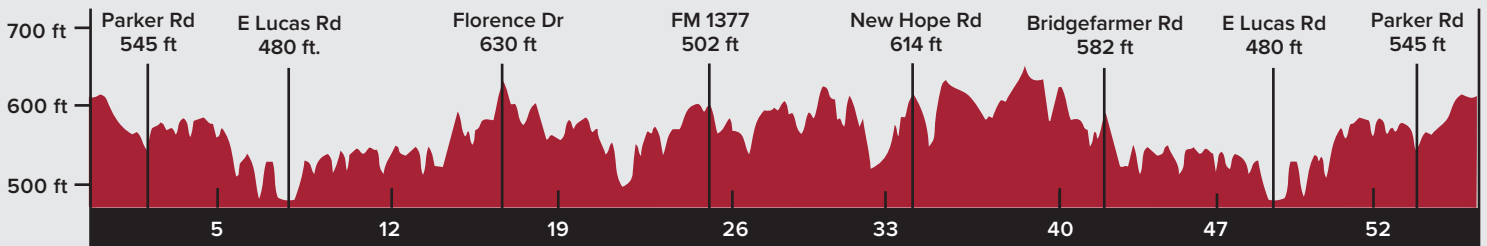

COURSE MAP

MEDIO FONDO // 58-MILE

- Course
- Mile Marker
- Start / Finish
- Rest Stop

VIEW INTERACTIVE MAP

ELEVATION PROFILE

ELEVATION GAIN: 2,243 ft

DISTANCE IN MILES