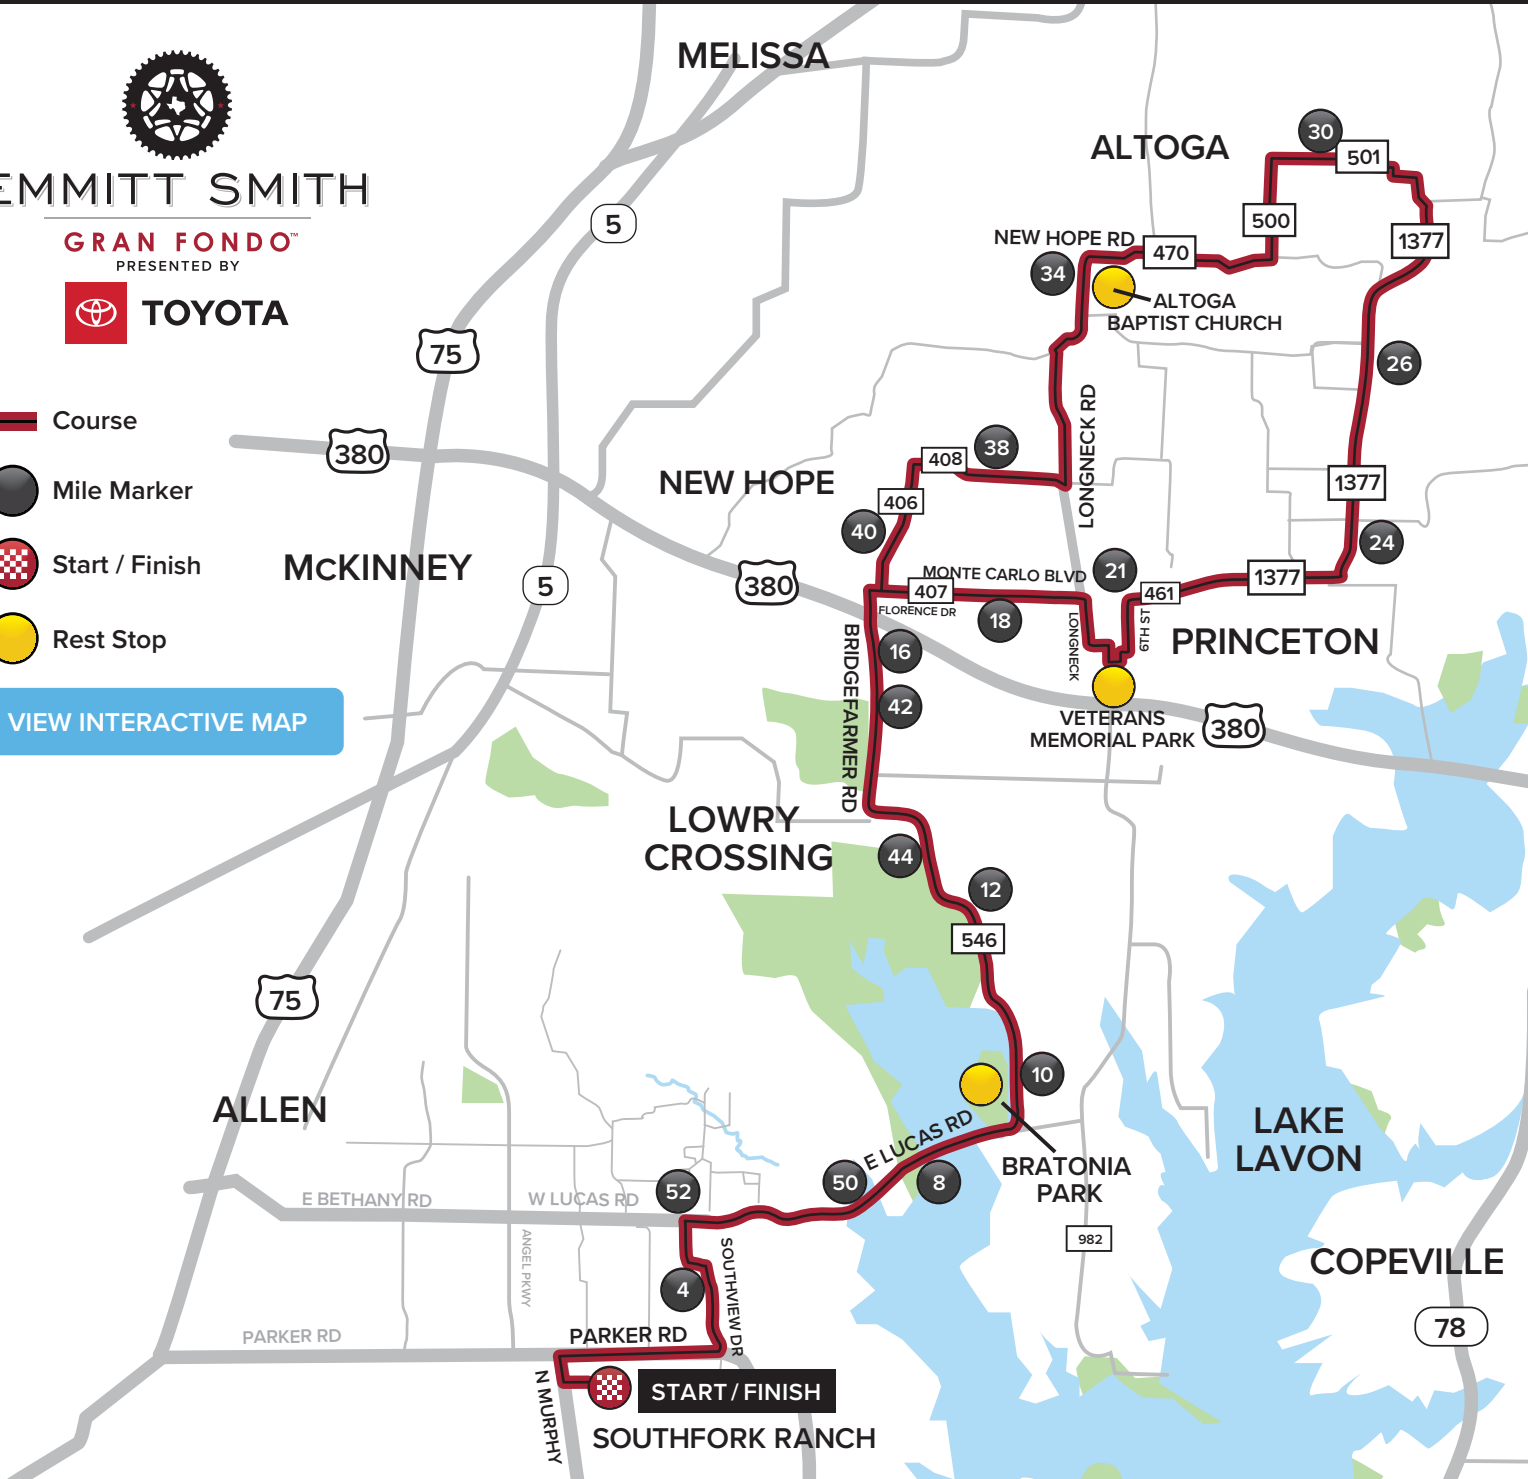

COURSE MAP

MEDIO FONDO // 58-MILE

- Course
- Mile Marker
- Start / Finish
- Rest Stop

VIEW INTERACTIVE MAP

ELEVATION PROFILE

ELEVATION GAIN: 2,243 ft

DISTANCE IN MILES