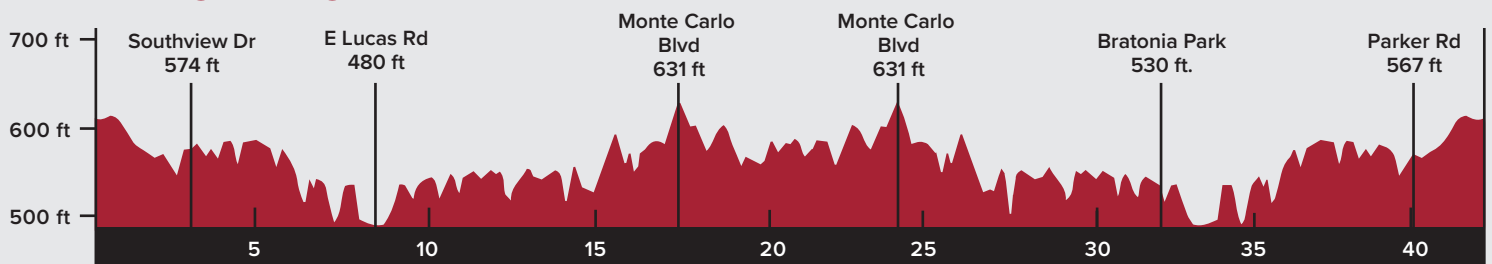

COURSE MAP

PICCOLO FONDO // 41-MILE

EMMITT SMITH

GRAN FONDO™
PRESENTED BY

Course

Mile Marker

Start / Finish

Rest Stop

[VIEW INTERACTIVE MAP](#)

ELEVATION PROFILE

ELEVATION GAIN: 1,492 ft

DISTANCE IN MILES