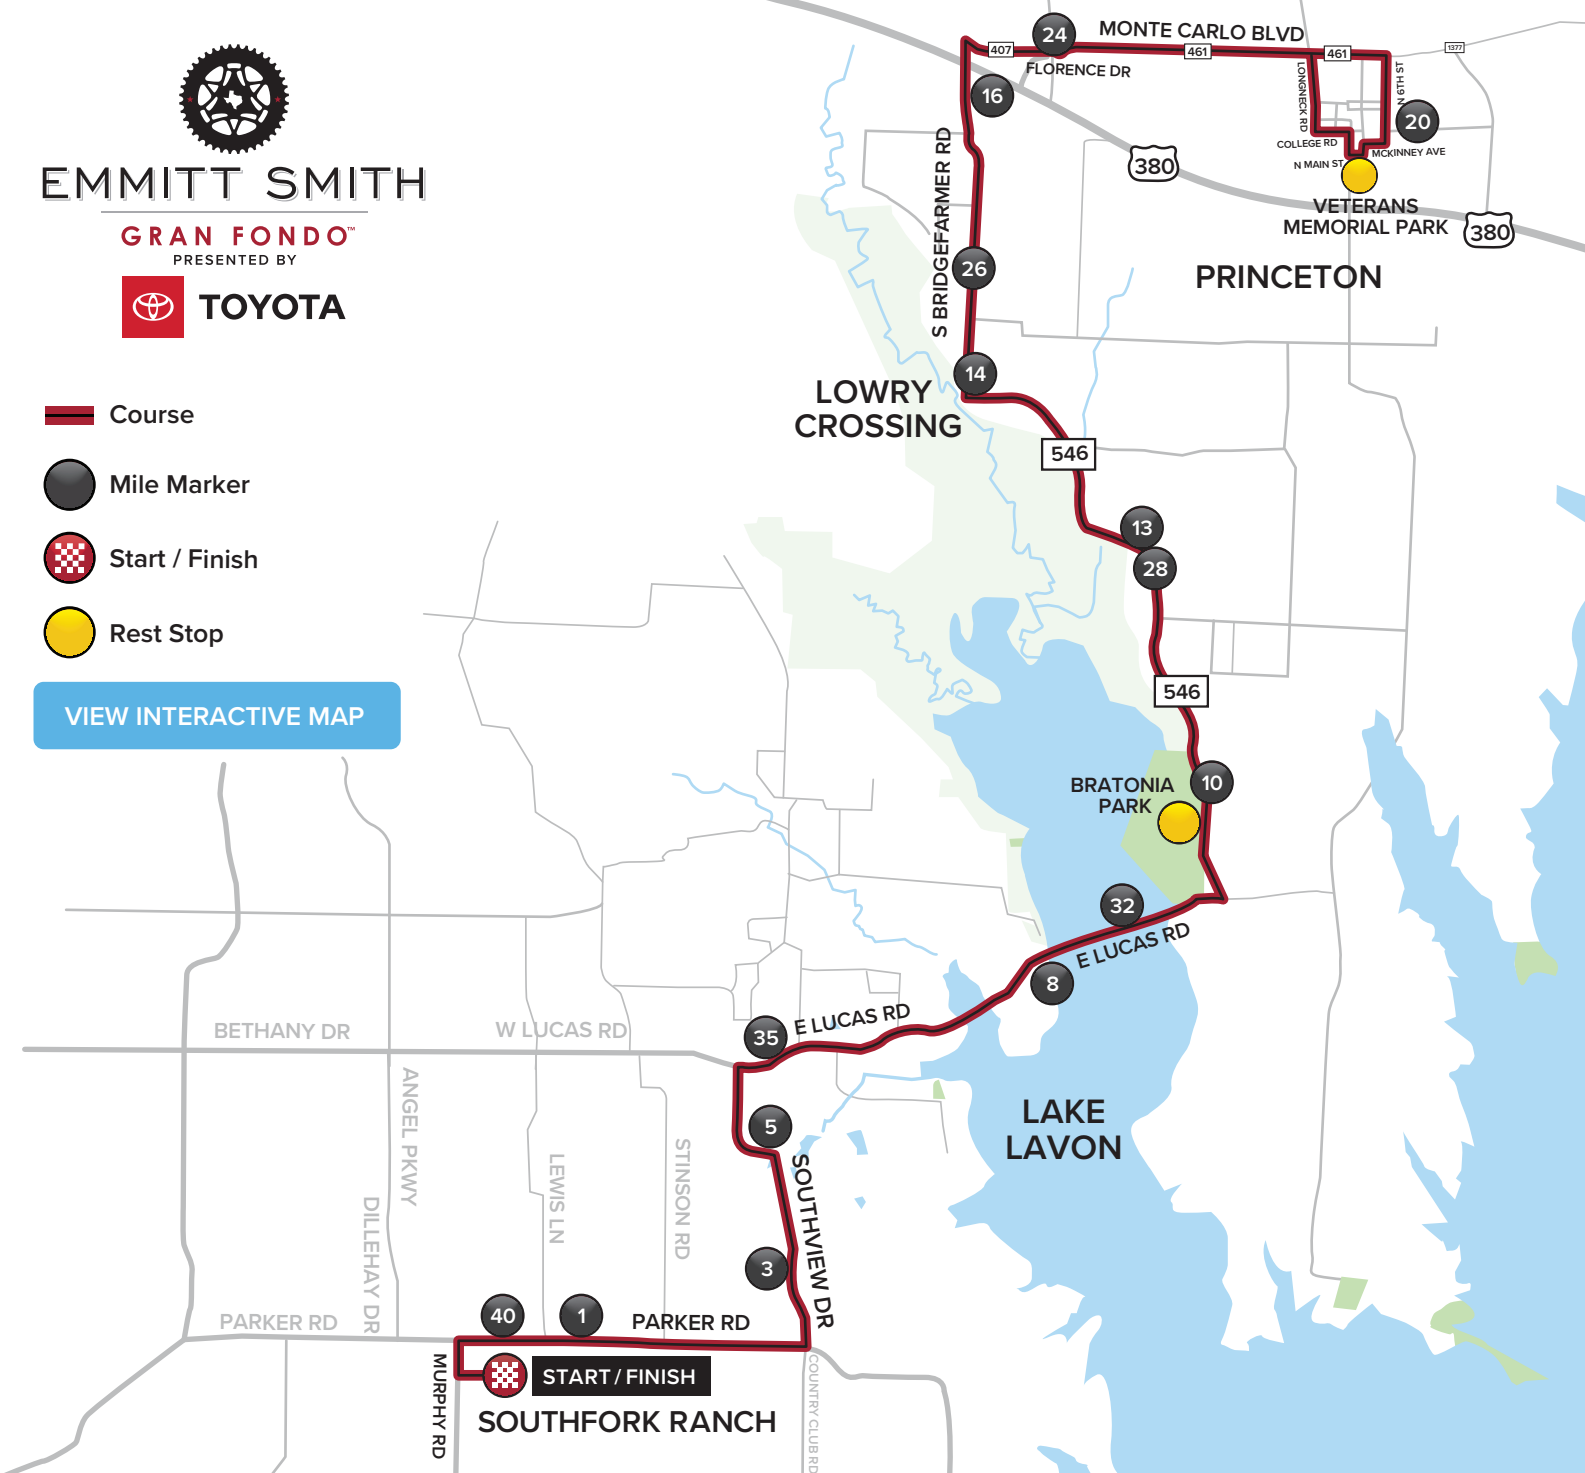

COURSE MAP

PICCOLO FONDO // 41-MILE

EMMITT SMITH

GRAN FONDO™
PRESENTED BY

Course

Mile Marker

Start / Finish

Rest Stop

[VIEW INTERACTIVE MAP](#)

ELEVATION PROFILE

ELEVATION GAIN: 1,492 ft

DISTANCE IN MILES