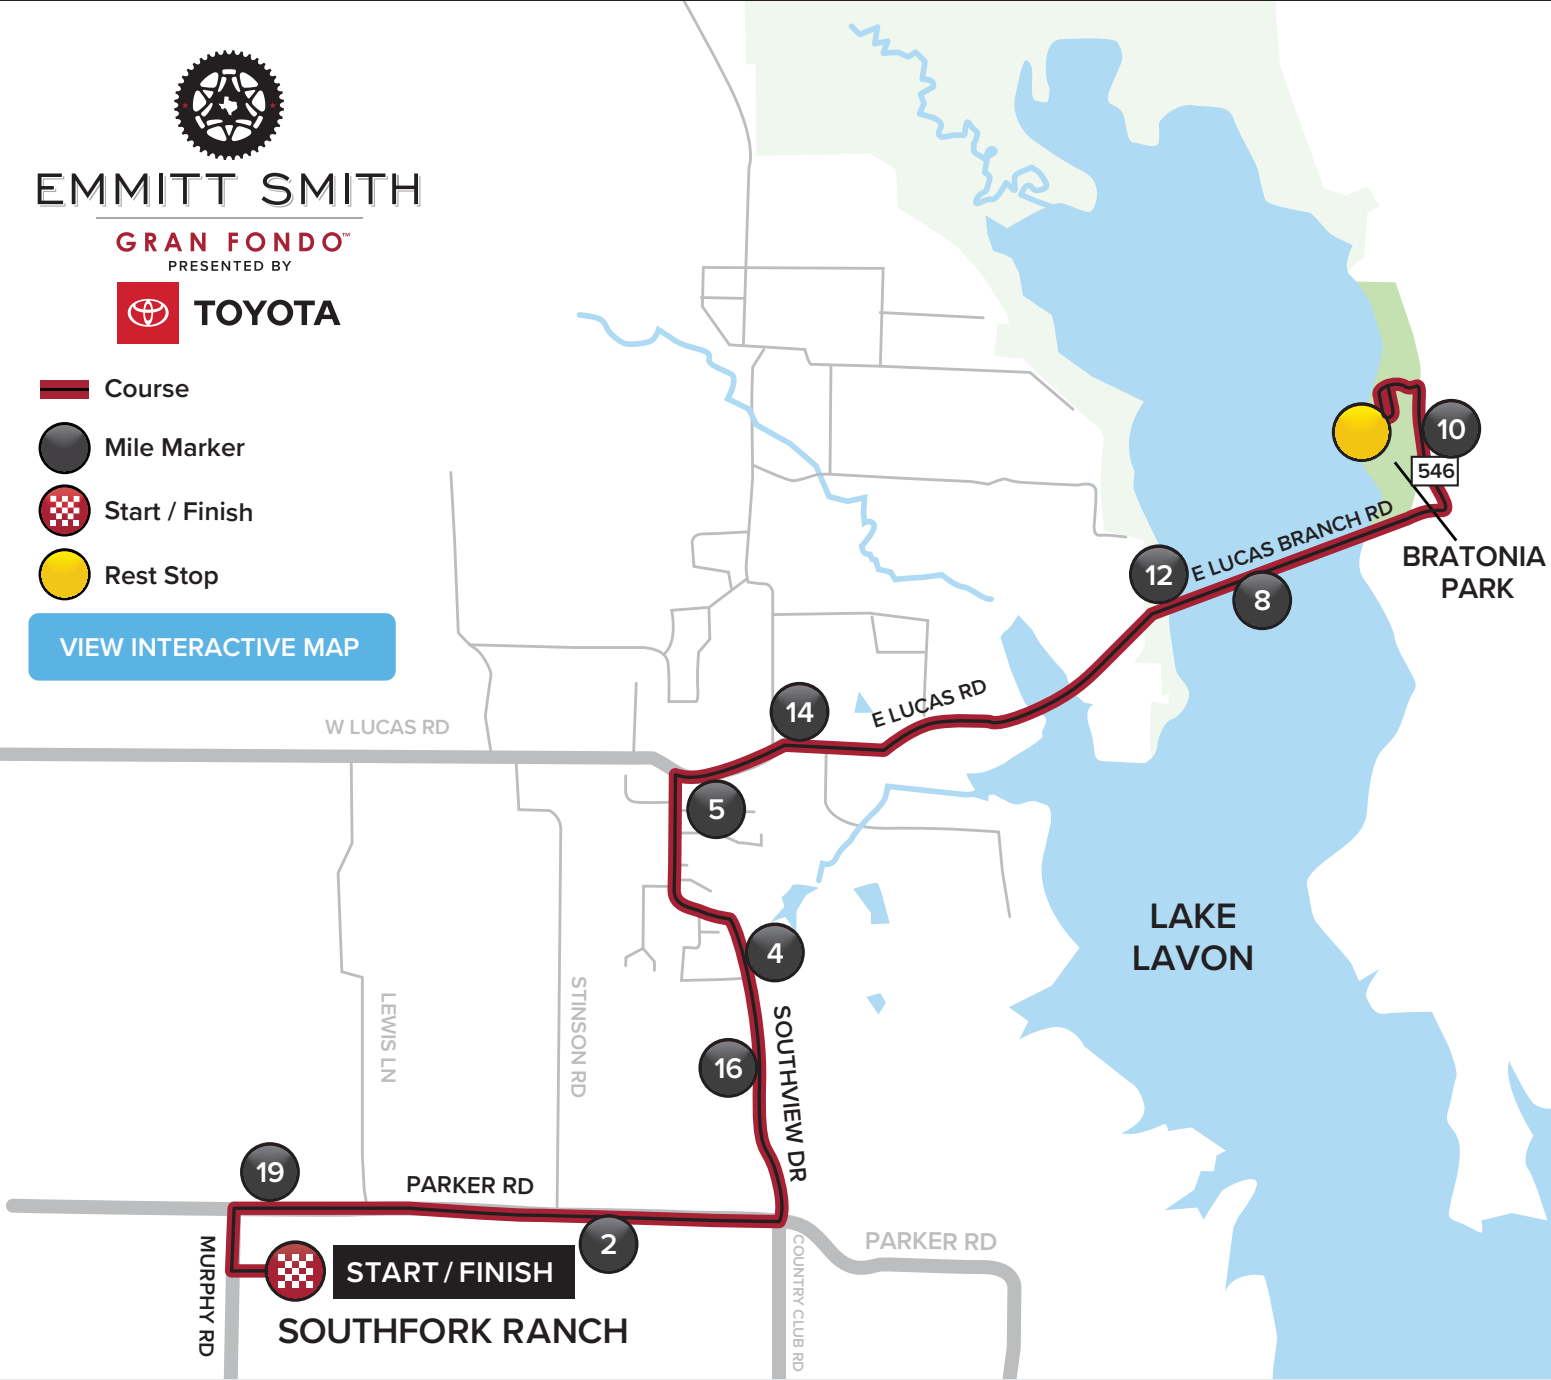

# COURSE MAP

## RIDE 22 // 22-MILE

EMMITT SMITH

GRAN FONDO™  
PRESENTED BY

- Course
- Mile Marker
- Start / Finish
- Rest Stop

[VIEW INTERACTIVE MAP](#)

### ELEVATION PROFILE

ELEVATION GAIN: 711 ft