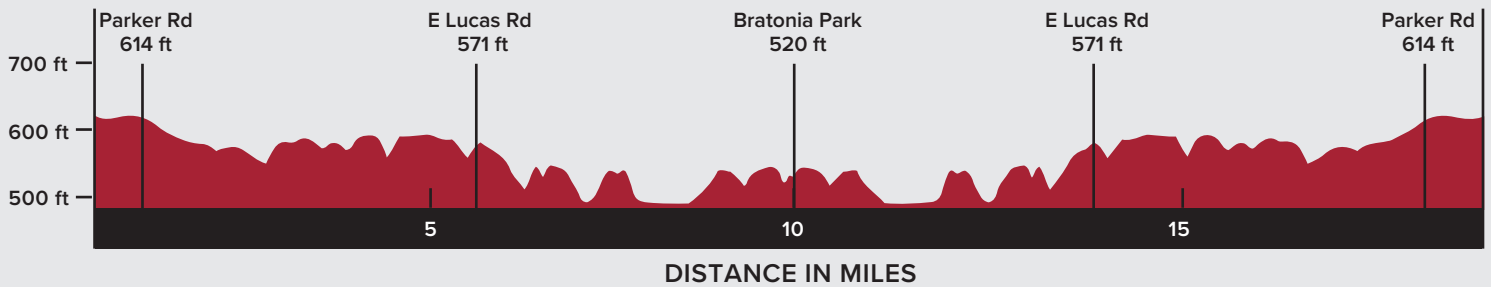

## RIDE 22 // 22-MILE

EMMITT SMITH

GRAN FONDO™  
PRESENTED BY

- Course
- Mile Marker
- Start / Finish
- Rest Stop

[VIEW INTERACTIVE MAP](#)

### ELEVATION PROFILE

ELEVATION GAIN: 711 ft