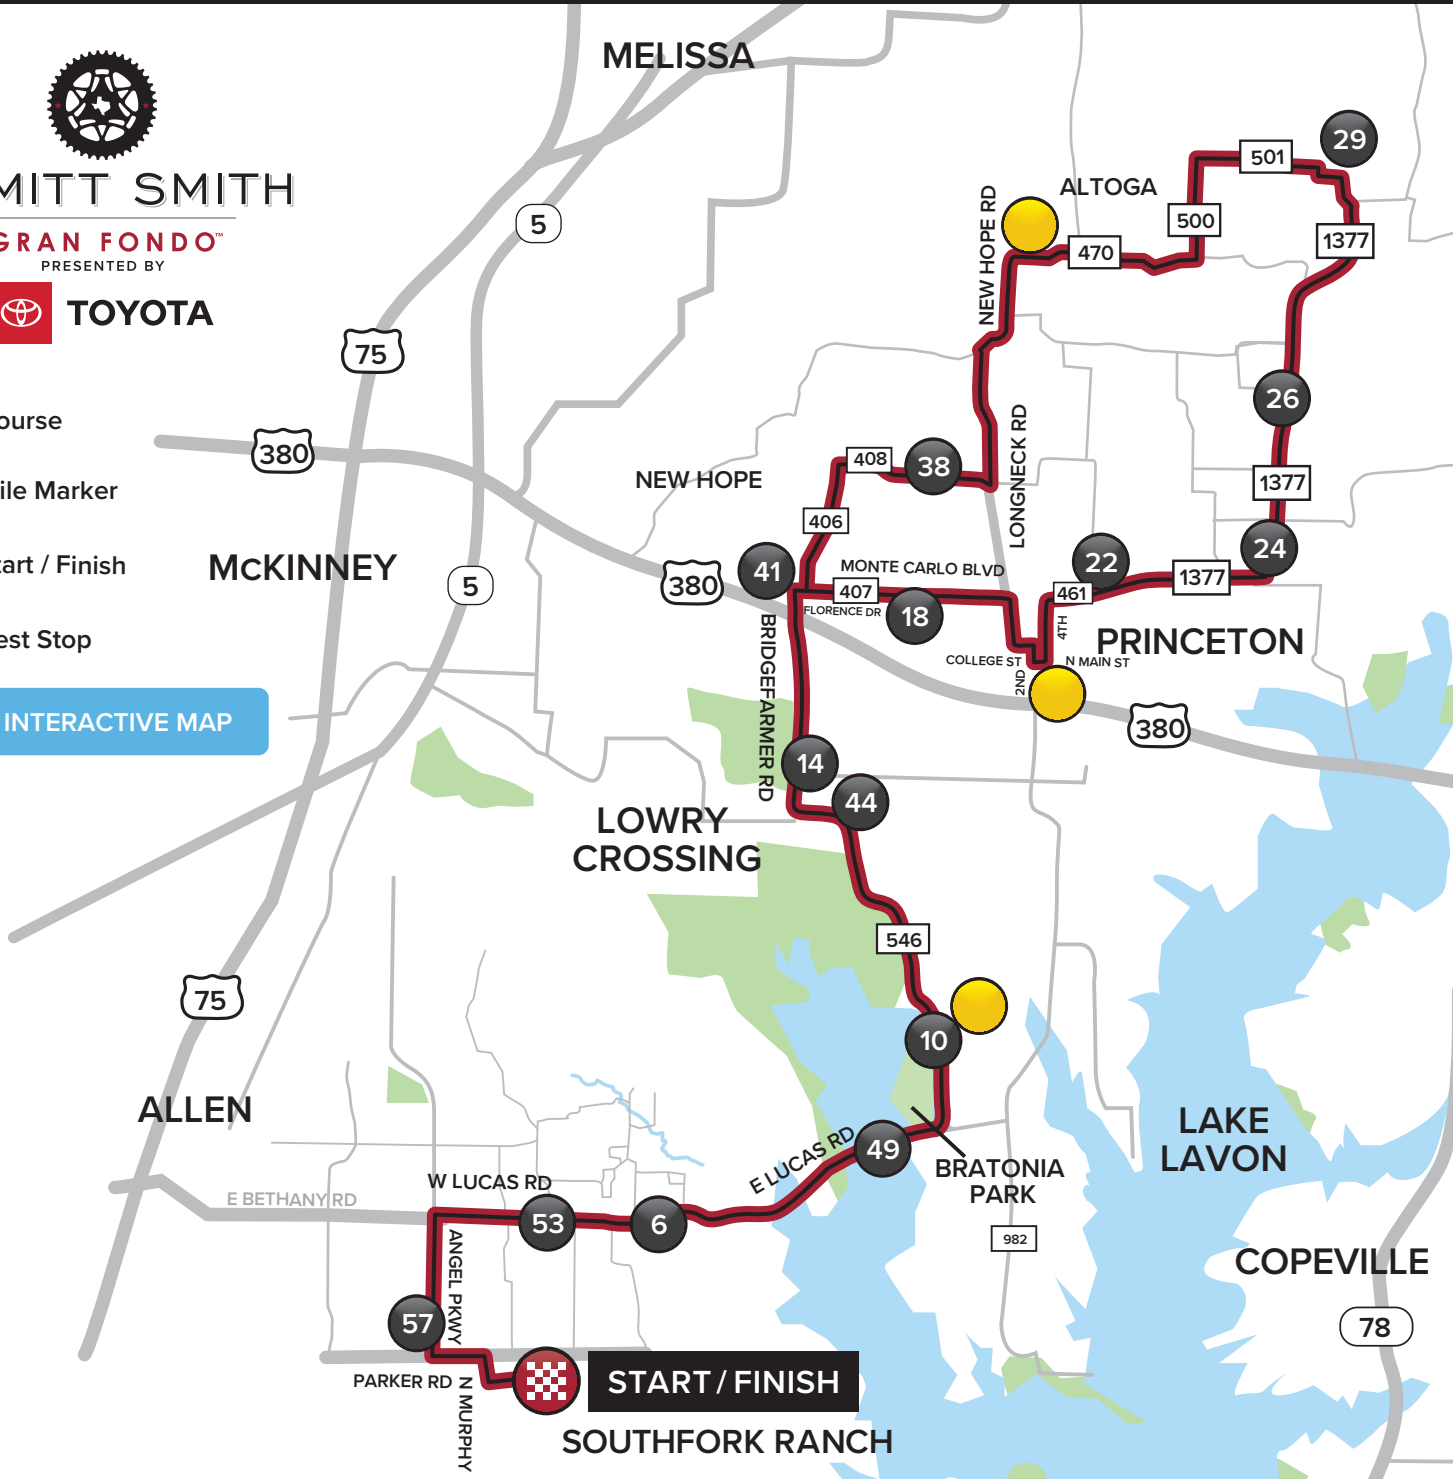

COURSE MAP

MEDIO FONDO // 58-MILE

- Course
- Mile Marker
- Start / Finish
- Rest Stop

VIEW INTERACTIVE MAP

ELEVATION PROFILE

ELEVATION GAIN: 2,098 ft

DISTANCE IN MILES