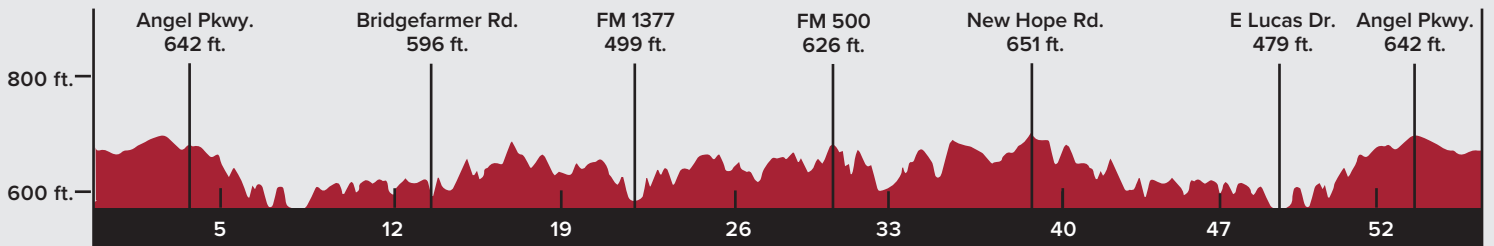

COURSE MAP

MEDIO FONDO // 58-MILE

- Course
- Mile Marker
- Start / Finish
- Rest Stop

VIEW INTERACTIVE MAP

ELEVATION PROFILE

ELEVATION GAIN: 2,098 ft

DISTANCE IN MILES