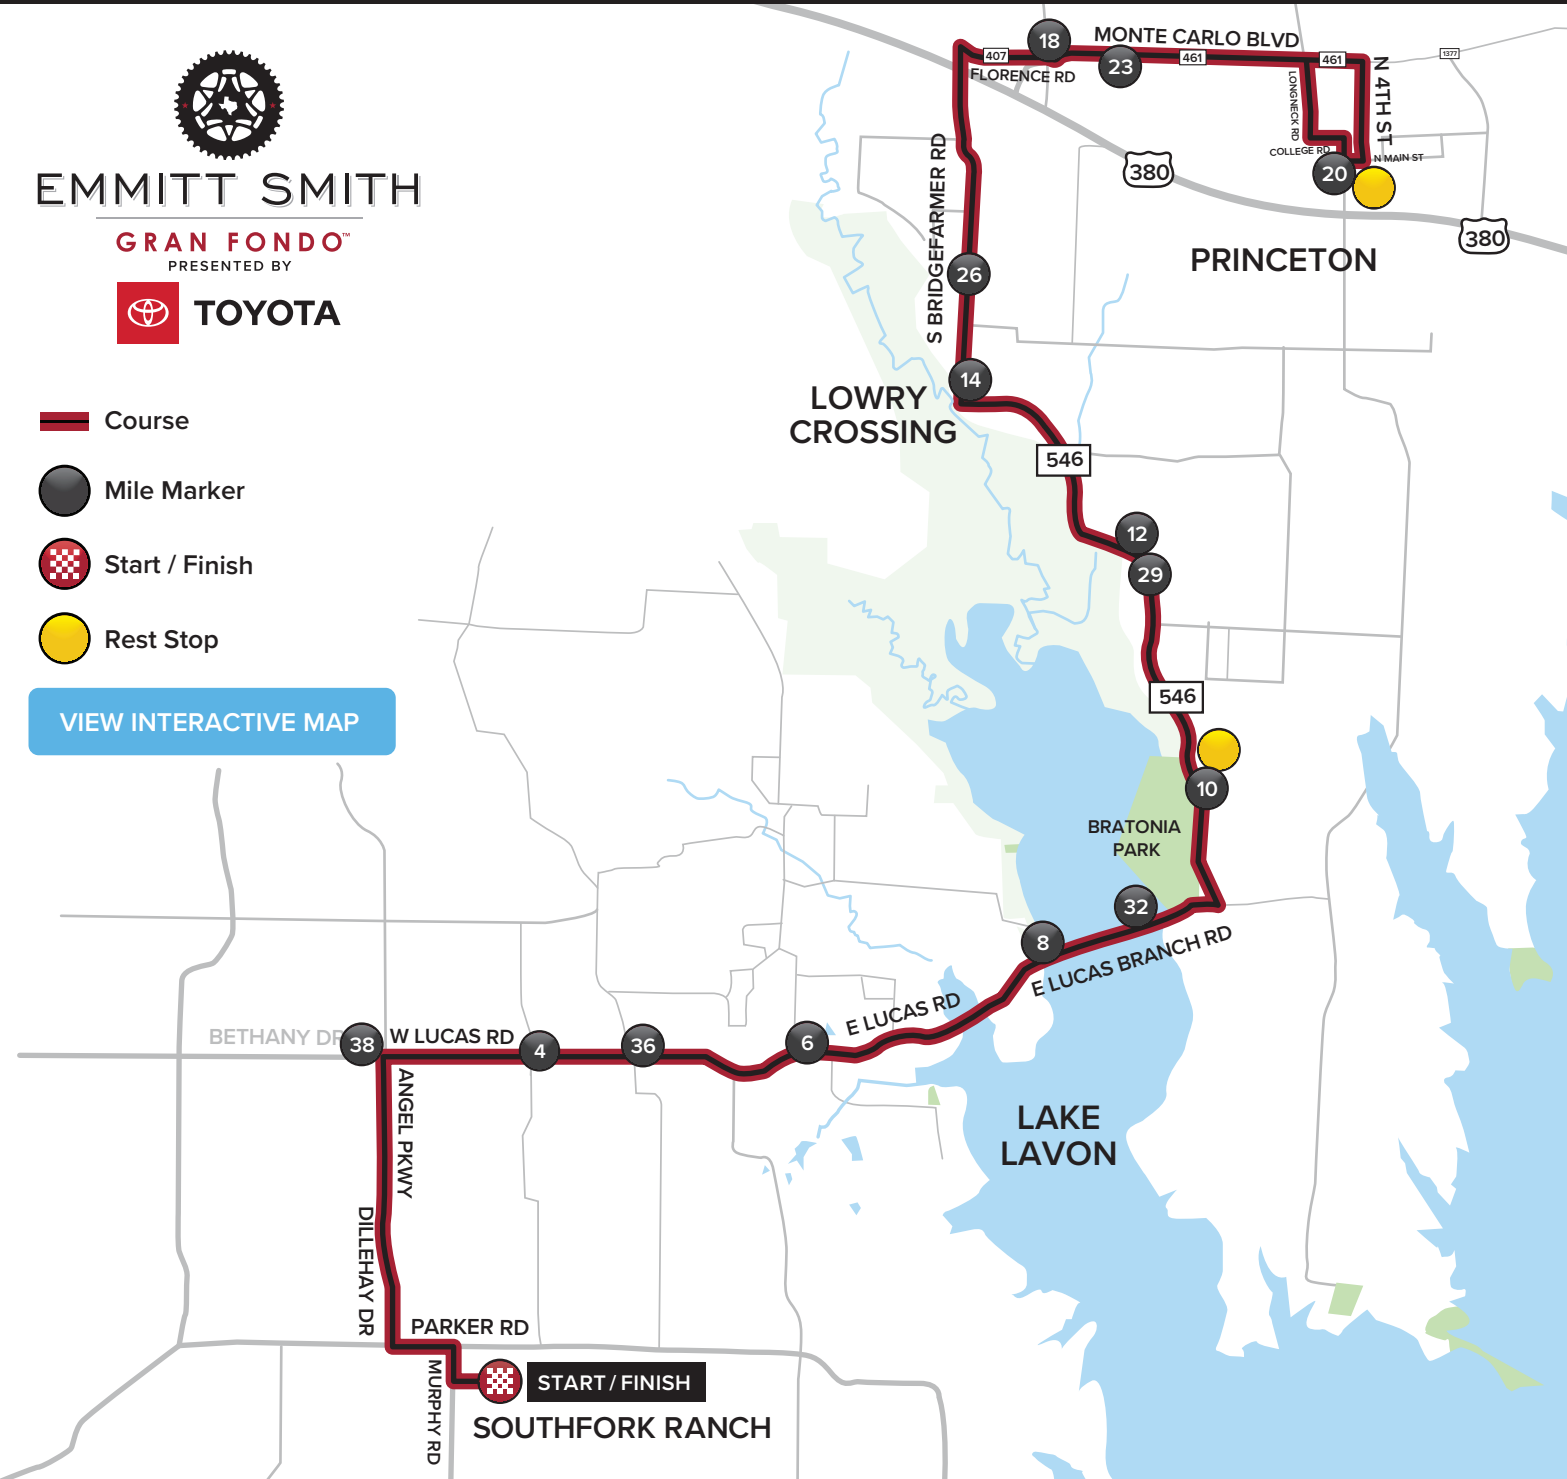

COURSE MAP

PICCOLO FONDO // 41-MILE

EMMITT SMITH

GRAN FONDO™
PRESENTED BY

Course

Mile Marker

Start / Finish

Rest Stop

[VIEW INTERACTIVE MAP](#)

ELEVATION PROFILE

ELEVATION GAIN: 1,383 ft

DISTANCE IN MILES