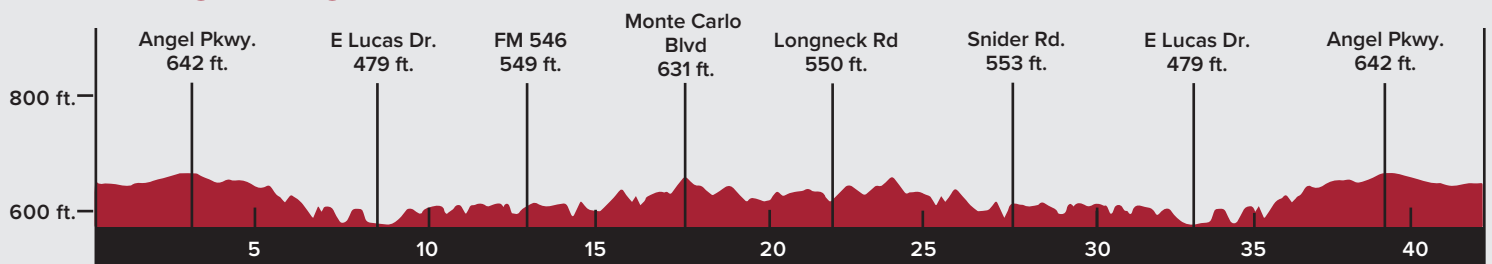

COURSE MAP

PICCOLO FONDO // 41-MILE

EMMITT SMITH

GRAN FONDO™
PRESENTED BY

Course

Mile Marker

Start / Finish

Rest Stop

[VIEW INTERACTIVE MAP](#)

ELEVATION PROFILE

ELEVATION GAIN: 1,383 ft

DISTANCE IN MILES