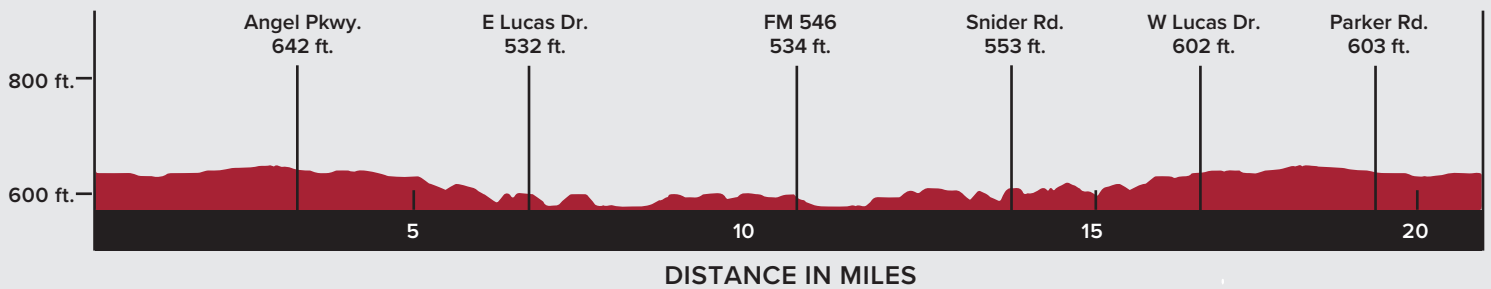

## RIDE 22 // 22-MILE

EMMITT SMITH

GRAN FONDO™  
PRESENTED BY

- Course
- Mile Marker
- Start / Finish
- Rest Stop

[VIEW INTERACTIVE MAP](#)

### ELEVATION PROFILE

ELEVATION GAIN: 596 ft