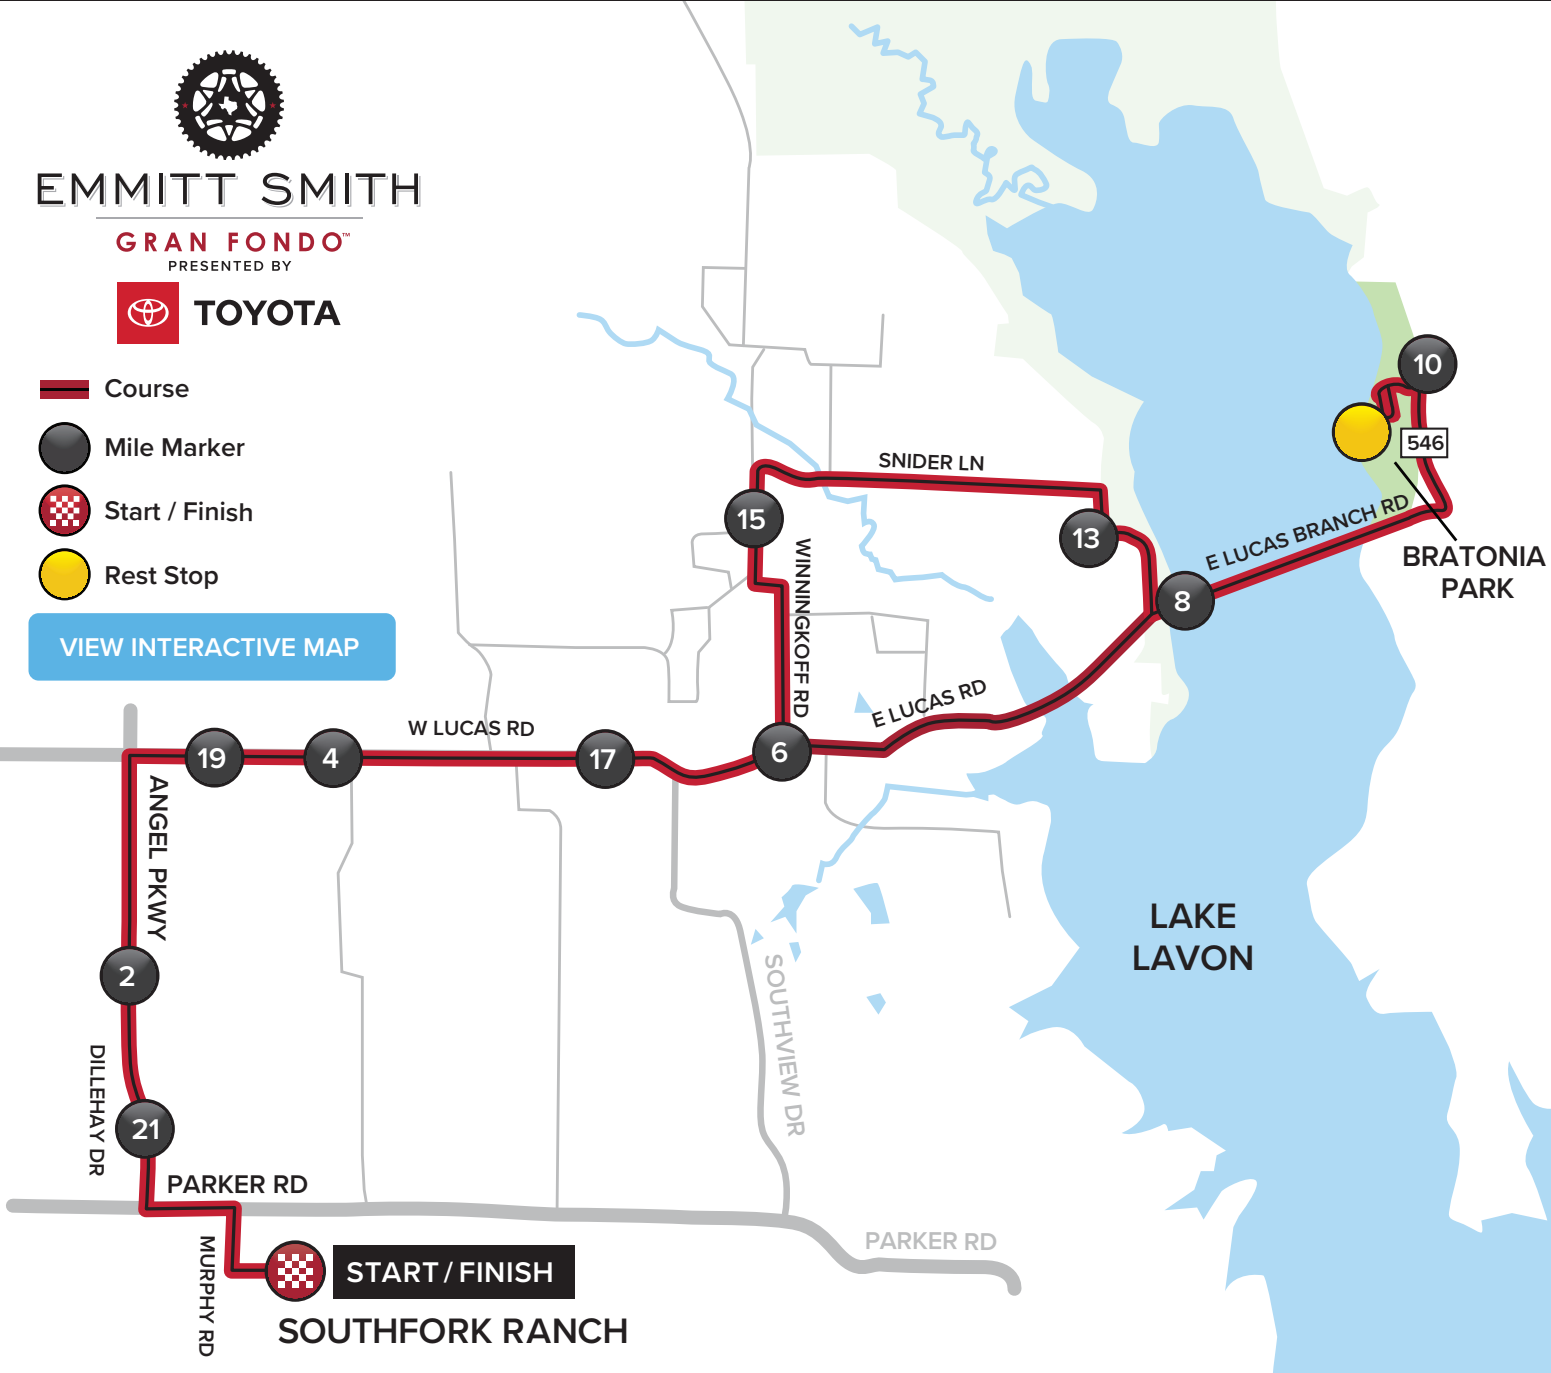

# COURSE MAP

## RIDE 22 // 22-MILE

EMMITT SMITH

GRAN FONDO™  
PRESENTED BY

- Course
- Mile Marker
- Start / Finish
- Rest Stop

[VIEW INTERACTIVE MAP](#)

### ELEVATION PROFILE

ELEVATION GAIN: 596 ft