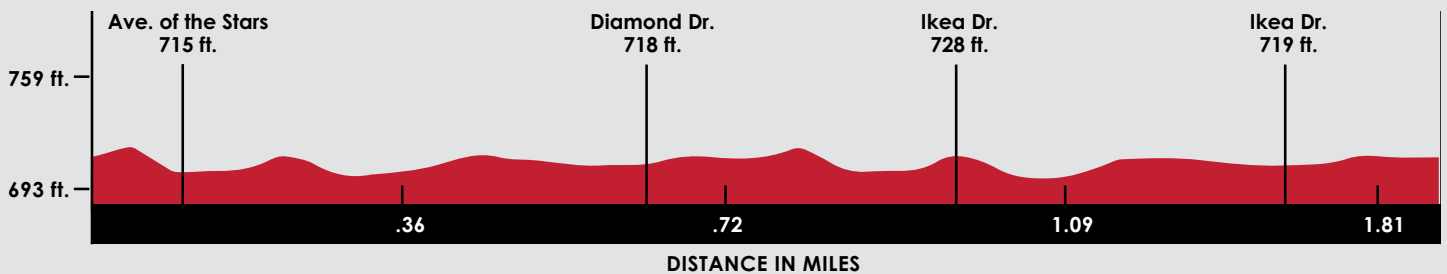

MAP

Family Ride

-  Course
-  Mile Marker
-  Start / Finish

[VIEW INTERACTIVE MAP](#)

Elevation Profile

Total Distance: 1.81 miles
Max Gain: 11ft.