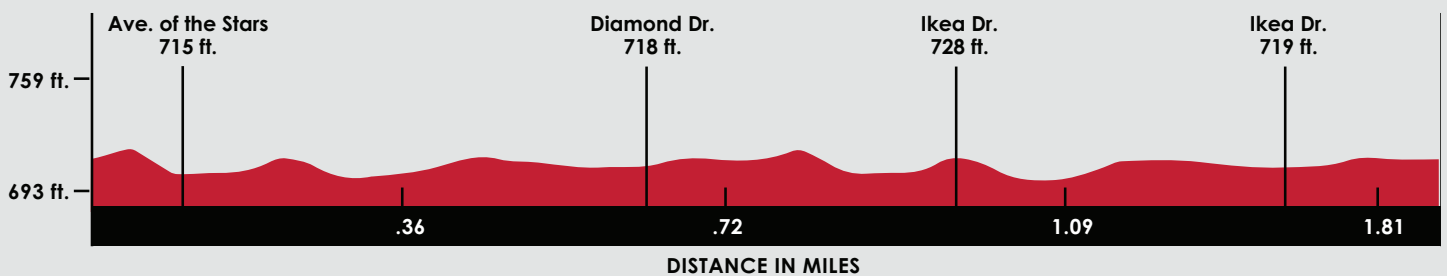

MAP

Family Fondo

- Course
- Mile Marker
- Start / Finish

Elevation Profile

Total Distance: 1.81 miles
Max Gain: 11ft.