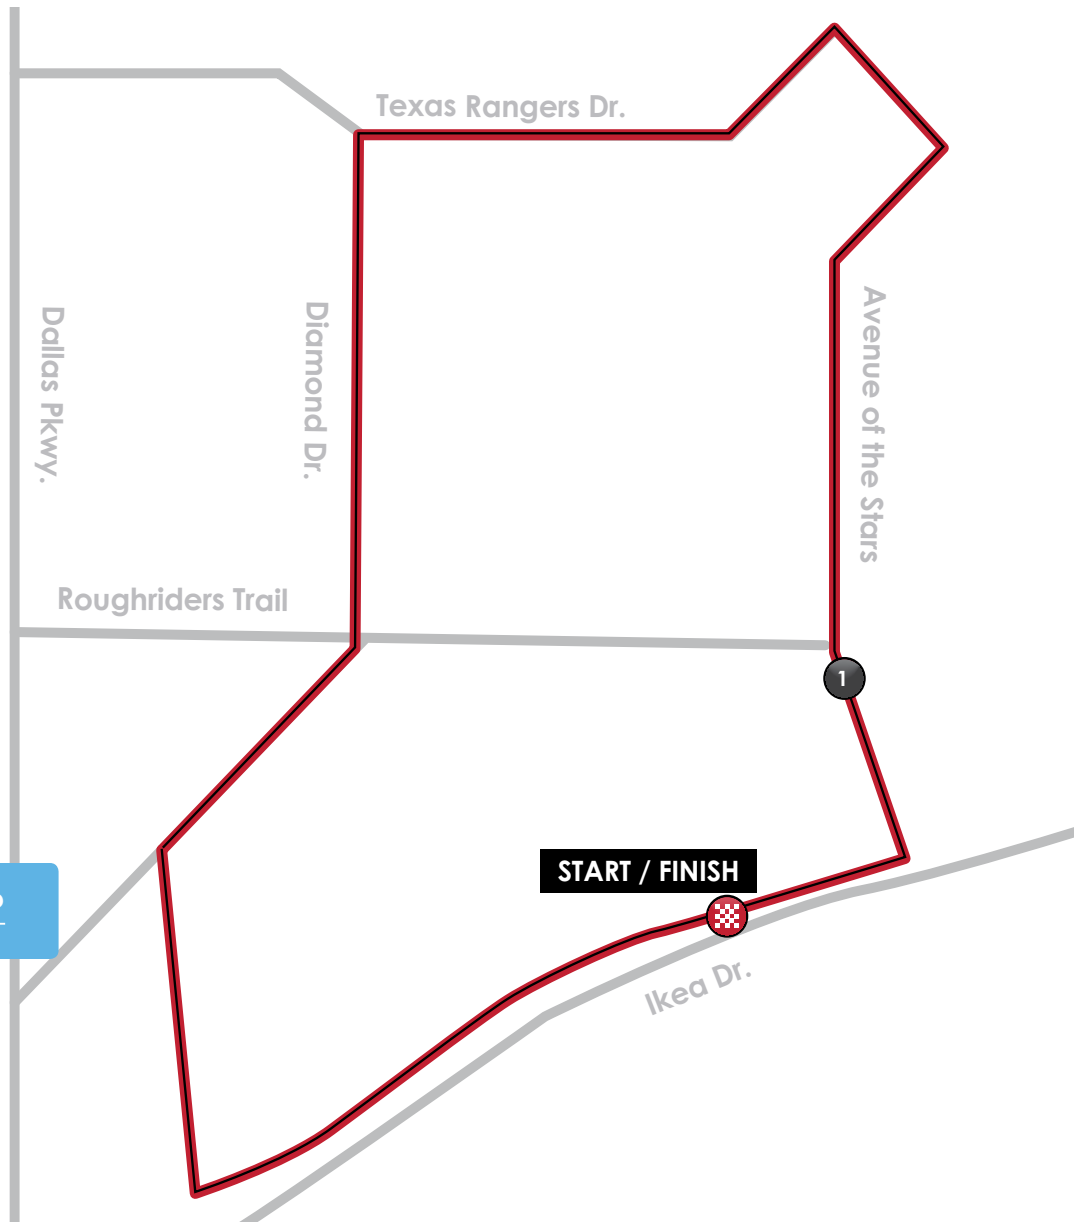

MAP

Family Ride

-  Course
-  Mile Marker
-  Start / Finish

[VIEW INTERACTIVE MAP](#)

Elevation Profile

Total Distance: 1.81 miles
Max Gain: 11ft.