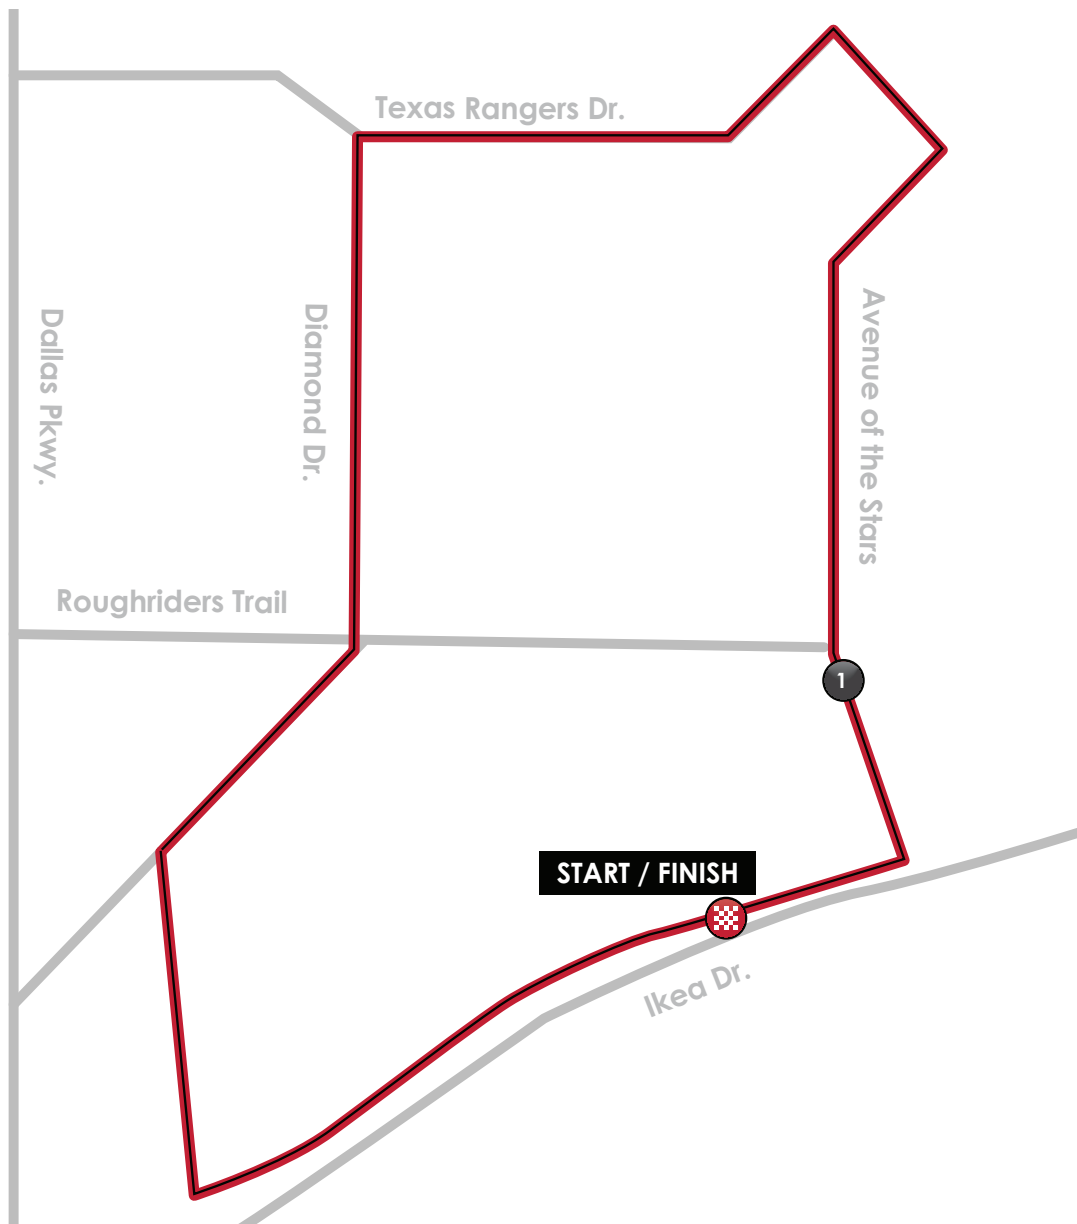

MAP

Family Fondo

- Course
- Mile Marker
- Start / Finish

Elevation Profile

Total Distance: 1.81 miles
Max Gain: 11ft.