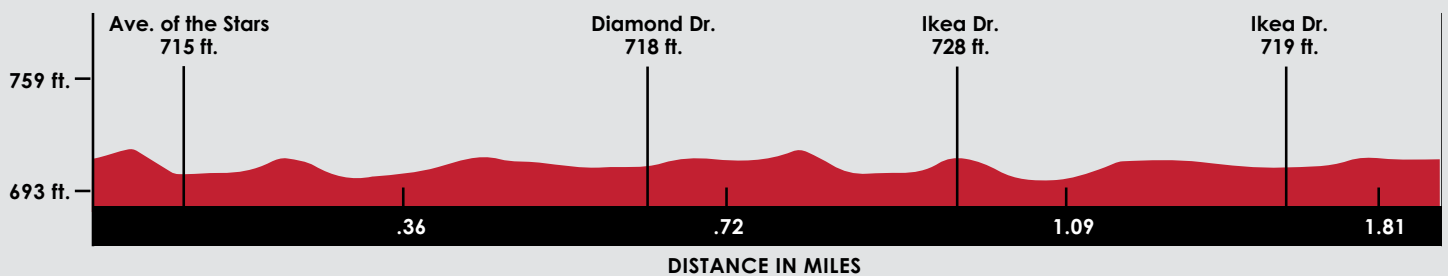

MAP

Cigna Family Ride

EMMITT SMITH
GRAN FONDO

-  Course
-  Mile Marker
-  Start / Finish

[REGISTER NOW](#)

[VIEW INTERACTIVE MAP](#)

Elevation Profile

Total Distance: 1.81 miles
Max Gain: 11ft.