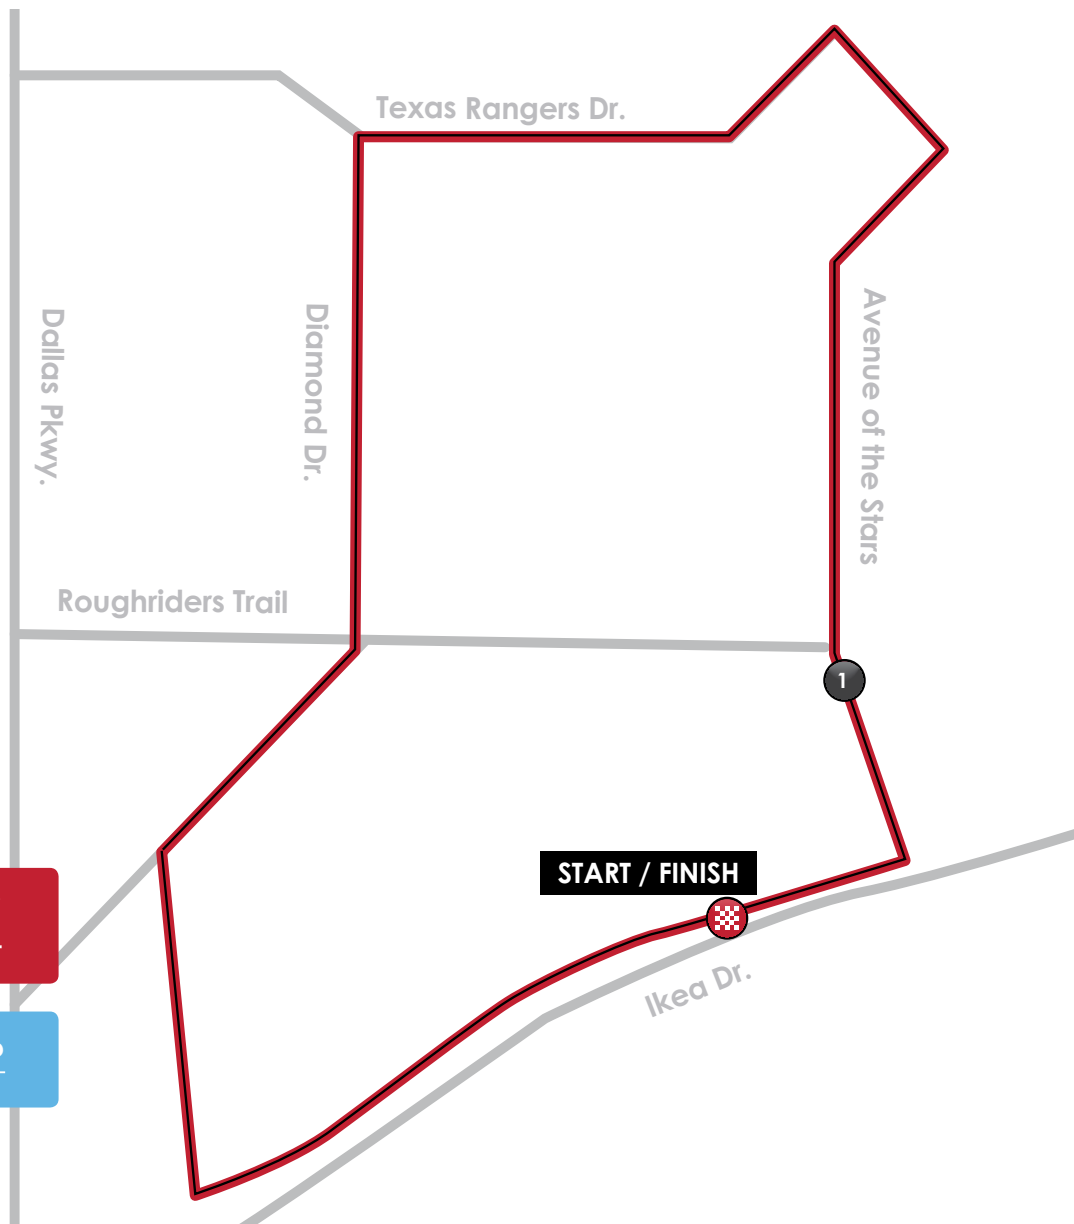

MAP

Cigna Family Ride

EMMITT SMITH
GRAN FONDO

-  Course
-  Mile Marker
-  Start / Finish

[REGISTER NOW](#)

[VIEW INTERACTIVE MAP](#)

Elevation Profile

Total Distance: 1.81 miles
Max Gain: 11ft.