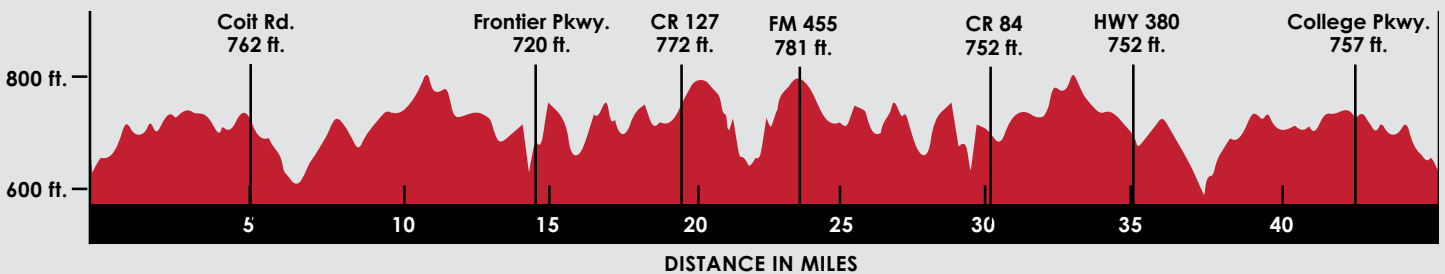

# Piccolo Fondo

45-Mile Course

EMMITT SMITH  
GRAN FONDO

- Course
- Mile Marker
- Start / Finish
- Rest Stop

[VIEW INTERACTIVE MAP](#)

## Elevation Profile

Total Distance: 45.8 miles  
Max Grade: 3.1%