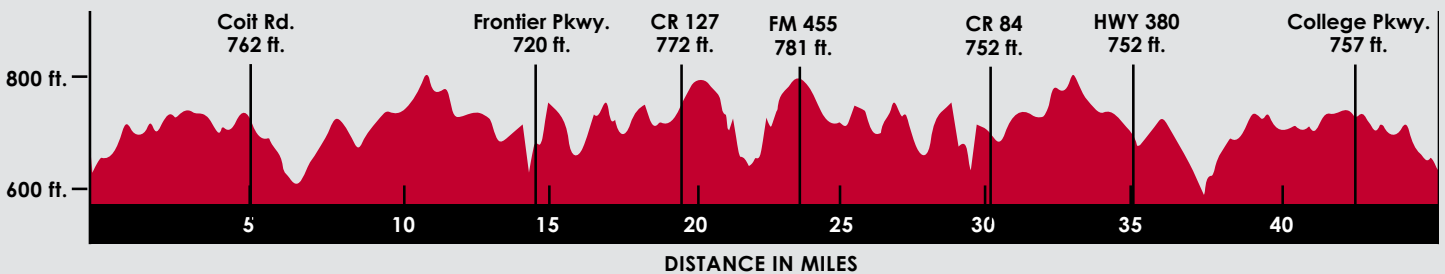

MAP

45-Mile Course

EMMITT SMITH
GRAN FONDO

-  Course
-  Mile Marker
-  Start / Finish
-  Rest Stop

[REGISTER NOW](#)

[VIEW INTERACTIVE MAP](#)

Elevation Profile

Total Distance: 45.8 miles
Max Grade: 3.1%