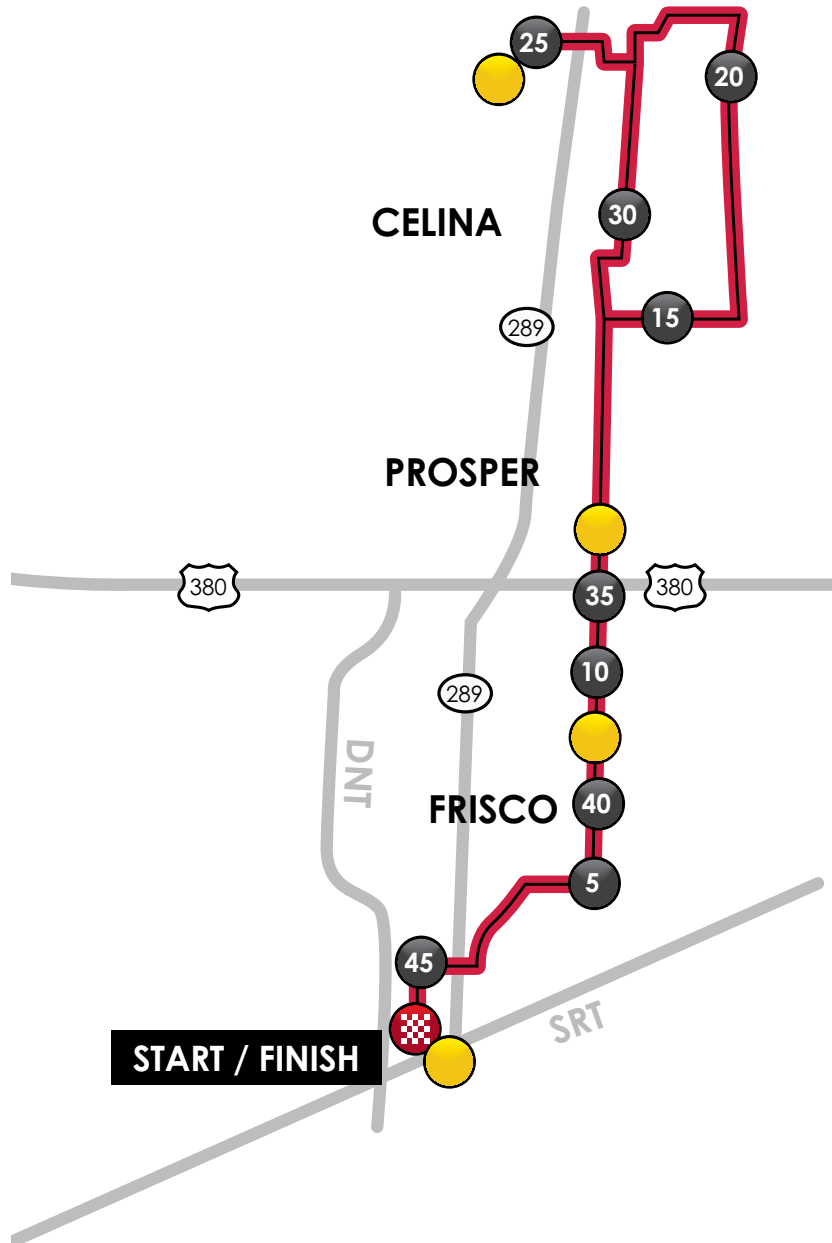

MAP

# Piccolo Fondo

45-Mile Course

EMMITT SMITH  
GRAN FONDO

- Course
- Mile Marker
- Start / Finish
- Rest Stop

[VIEW INTERACTIVE MAP](#)

## Elevation Profile

Total Distance: 45.8 miles  
Max Grade: 3.1%