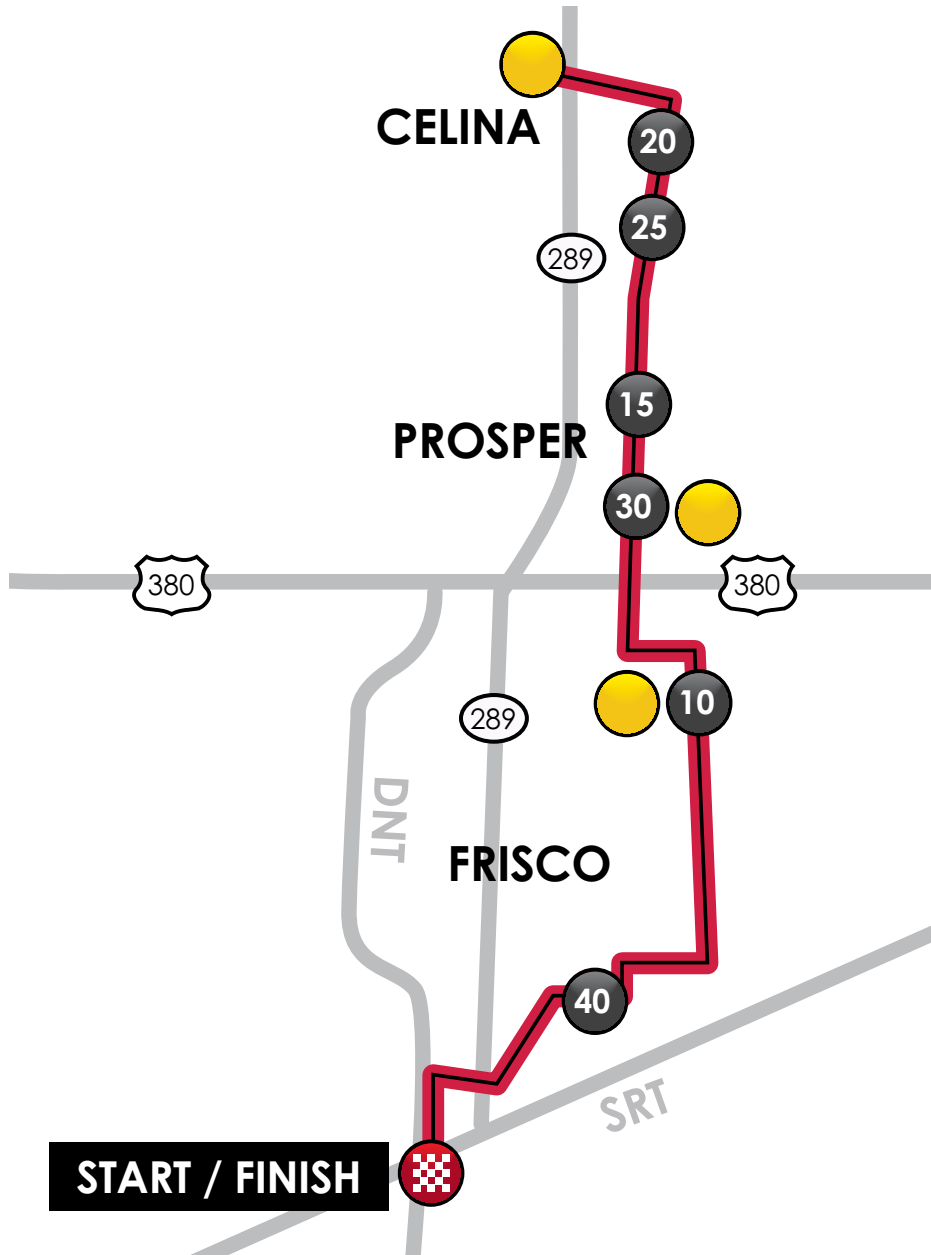

MAP

45-Mile Course

EMMITT SMITH
GRAN FONDO

-  Course
-  Mile Marker
-  Start / Finish
-  Rest Stop

[REGISTER NOW](#)

[VIEW INTERACTIVE MAP](#)

Elevation Profile

Total Distance: 45.2 miles
Max Grade: 3.7%