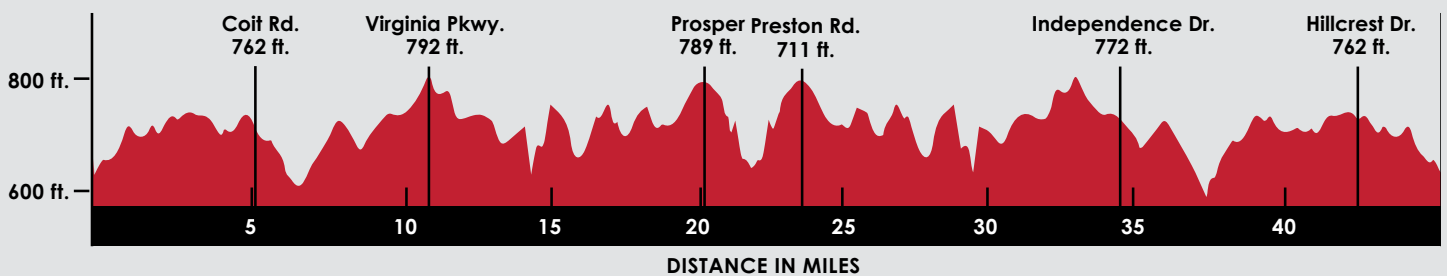

MAP

45-Mile Course

EMMITT SMITH
GRAN FONDO

-  Course
-  Mile Marker
-  Start / Finish
-  Rest Stop

[REGISTER NOW](#)

[VIEW INTERACTIVE MAP](#)

Elevation Profile

Total Distance: 45.2 miles
Max Grade: 3.7%