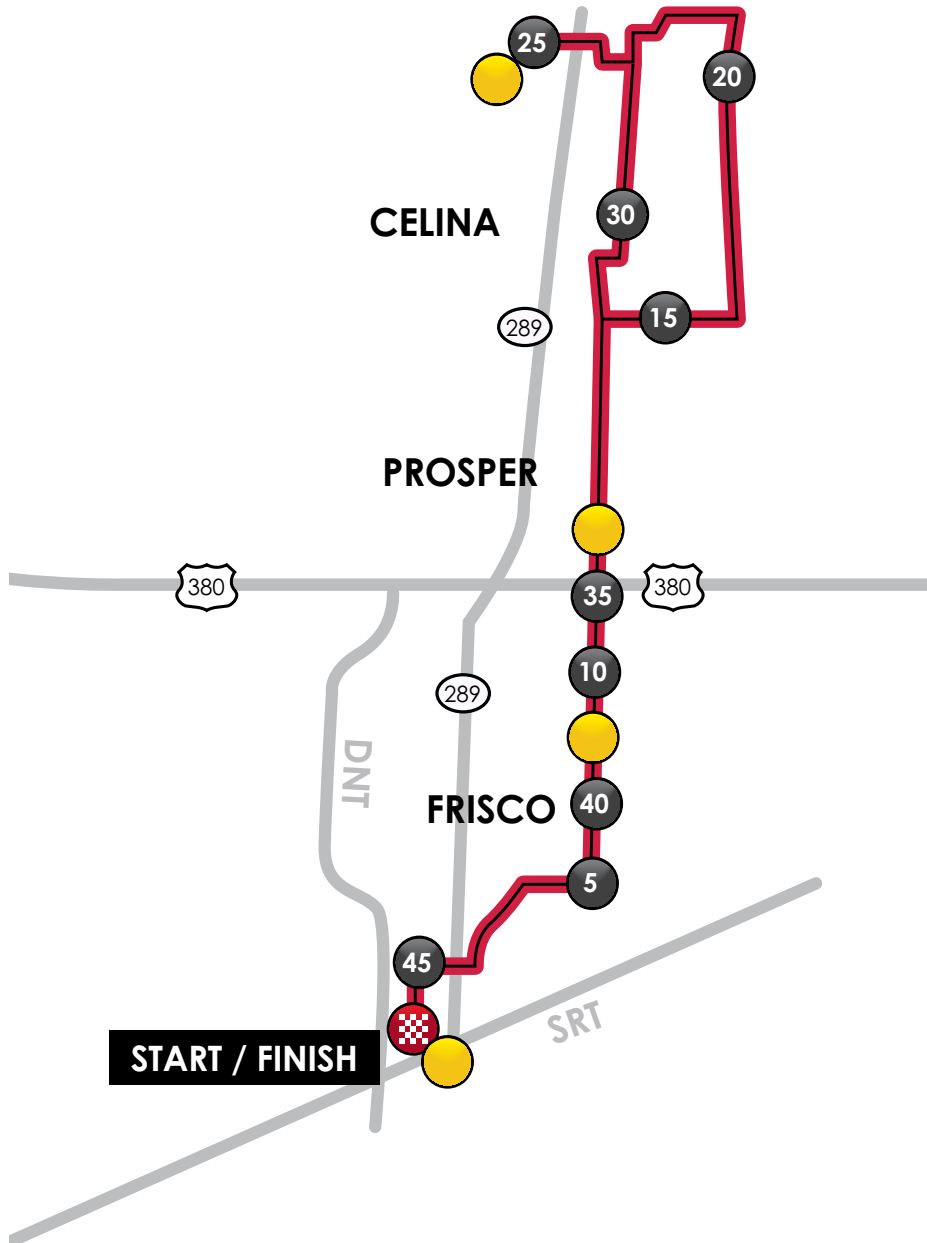

MAP

45-Mile Course

EMMITT SMITH
GRAN FONDO

-  Course
-  Mile Marker
-  Start / Finish
-  Rest Stop

[REGISTER NOW](#)

[VIEW INTERACTIVE MAP](#)

Elevation Profile

Total Distance: 45.8 miles
Max Grade: 3.1%