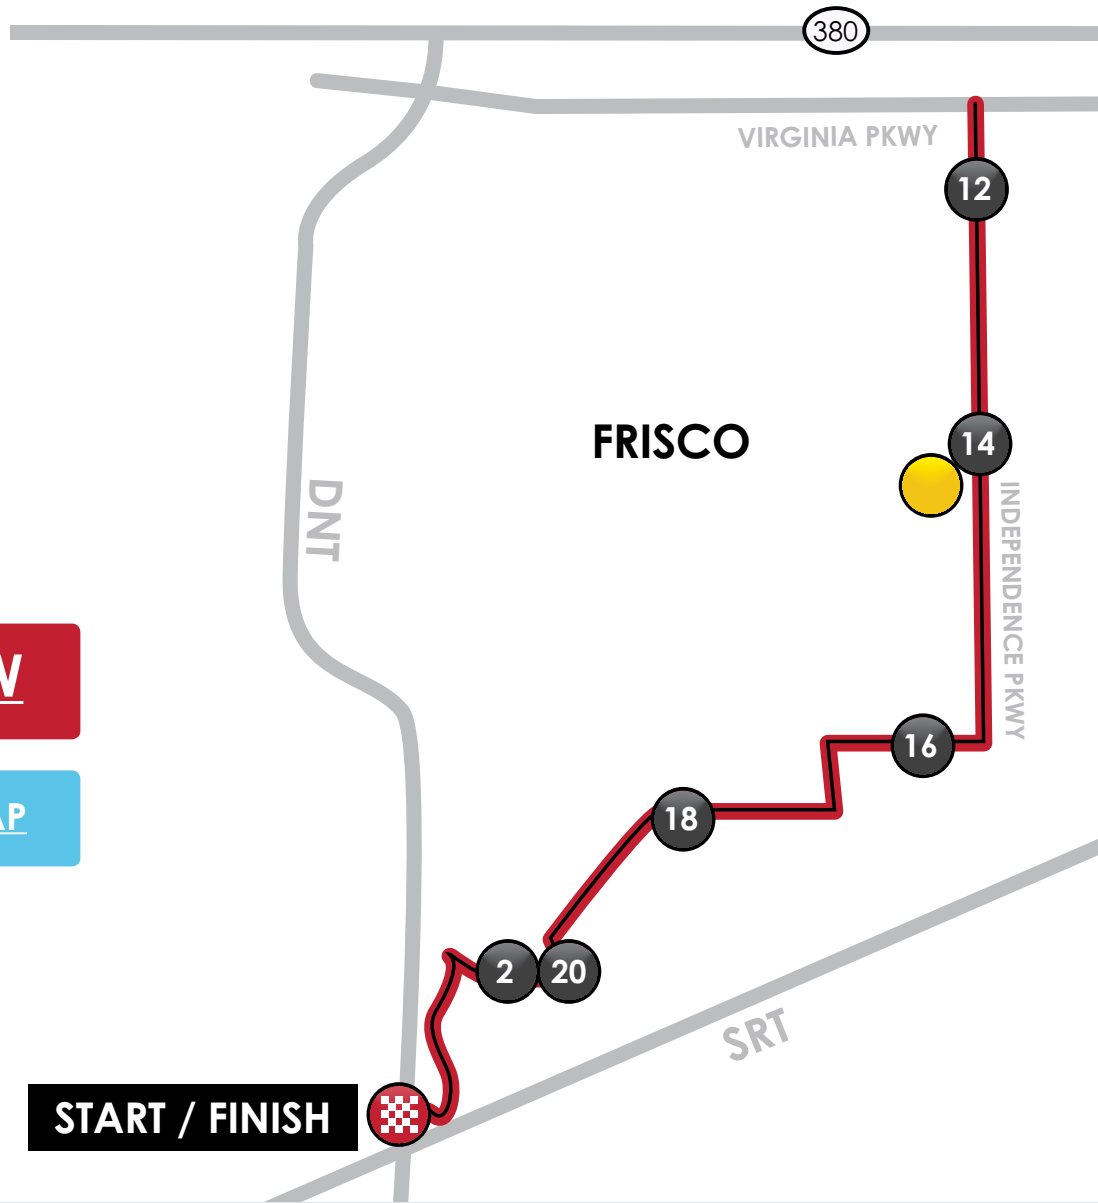

# 22-Mile Course

EMMITT SMITH  
GRAN FONDO

- Course
- Mile Marker
- Start / Finish
- Rest Stop

[REGISTER NOW](#)

[VIEW INTERACTIVE MAP](#)

## Elevation Profile

Total Distance: 27.5 miles  
Max Grade: 3.7%