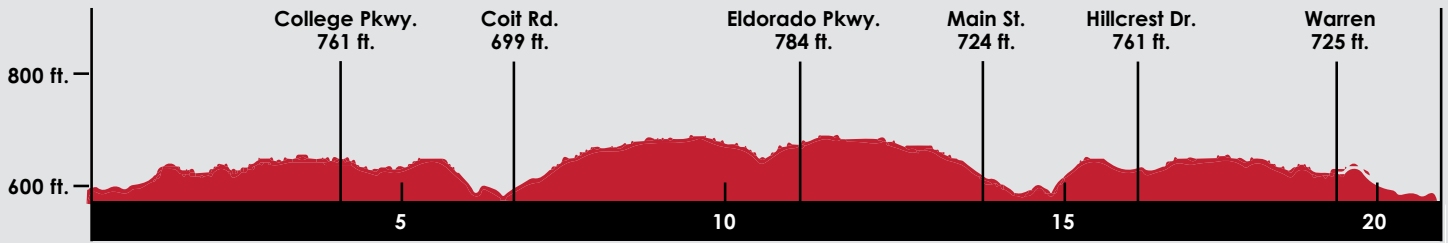

MAP

22-Mile Course

EMMITT SMITH
GRAN FONDO

- Course
- Mile Marker
- Start / Finish
- Rest Stop

[REGISTER NOW](#)

[VIEW INTERACTIVE MAP](#)

Elevation Profile

Total Distance: 20.1 miles
Max Grade: 1/6%