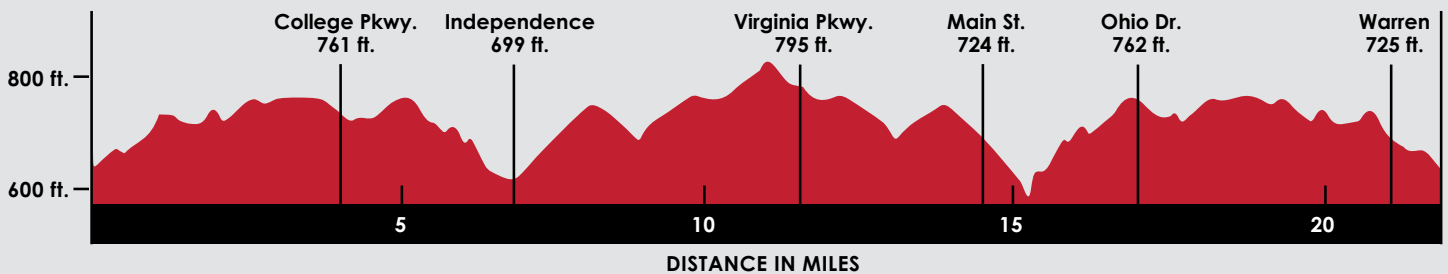

# 22-Mile Course

EMMITT SMITH  
GRAN FONDO

- Course
- Mile Marker
- Start / Finish
- Rest Stop

[REGISTER NOW](#)

[VIEW INTERACTIVE MAP](#)

## Elevation Profile

Total Distance: 27.5 miles  
Max Grade: 3.7%