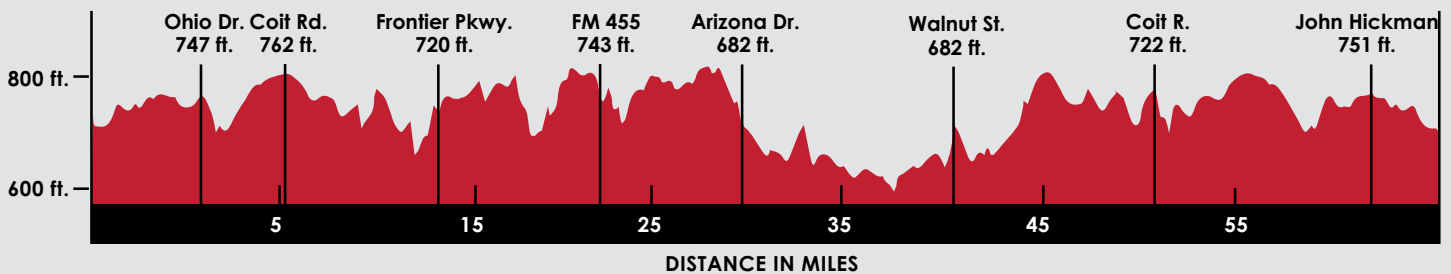

## 100K Course

EMMITT SMITH  
GRAN FONDO

-  Course
-  Mile Marker
-  Start / Finish
-  Rest Stop

[VIEW INTERACTIVE MAP](#)

## Elevation Profile

Total Distance: 62.7 miles  
Max Grade: 2.7%