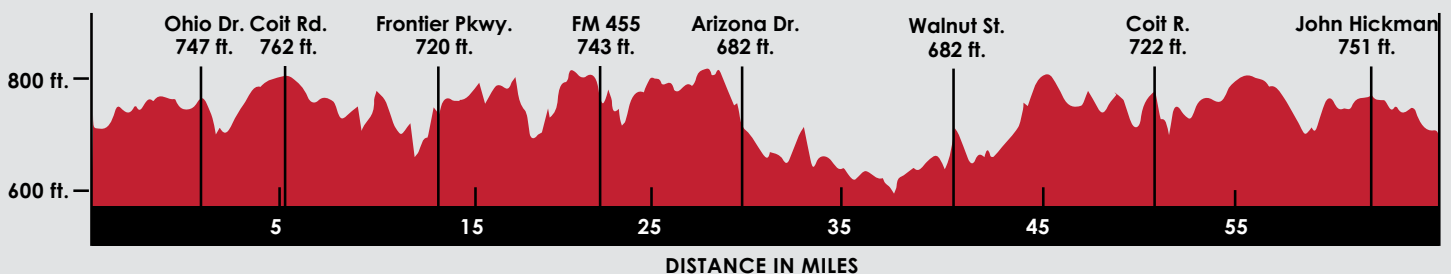

# 100K Course

EMMITT SMITH  
GRAN FONDO

-  Course
-  Mile Marker
-  Start / Finish
-  Rest Stop

[REGISTER NOW](#)

[VIEW INTERACTIVE MAP](#)

## Elevation Profile

Total Distance: 62.7 miles  
Max Grade: 2.7%