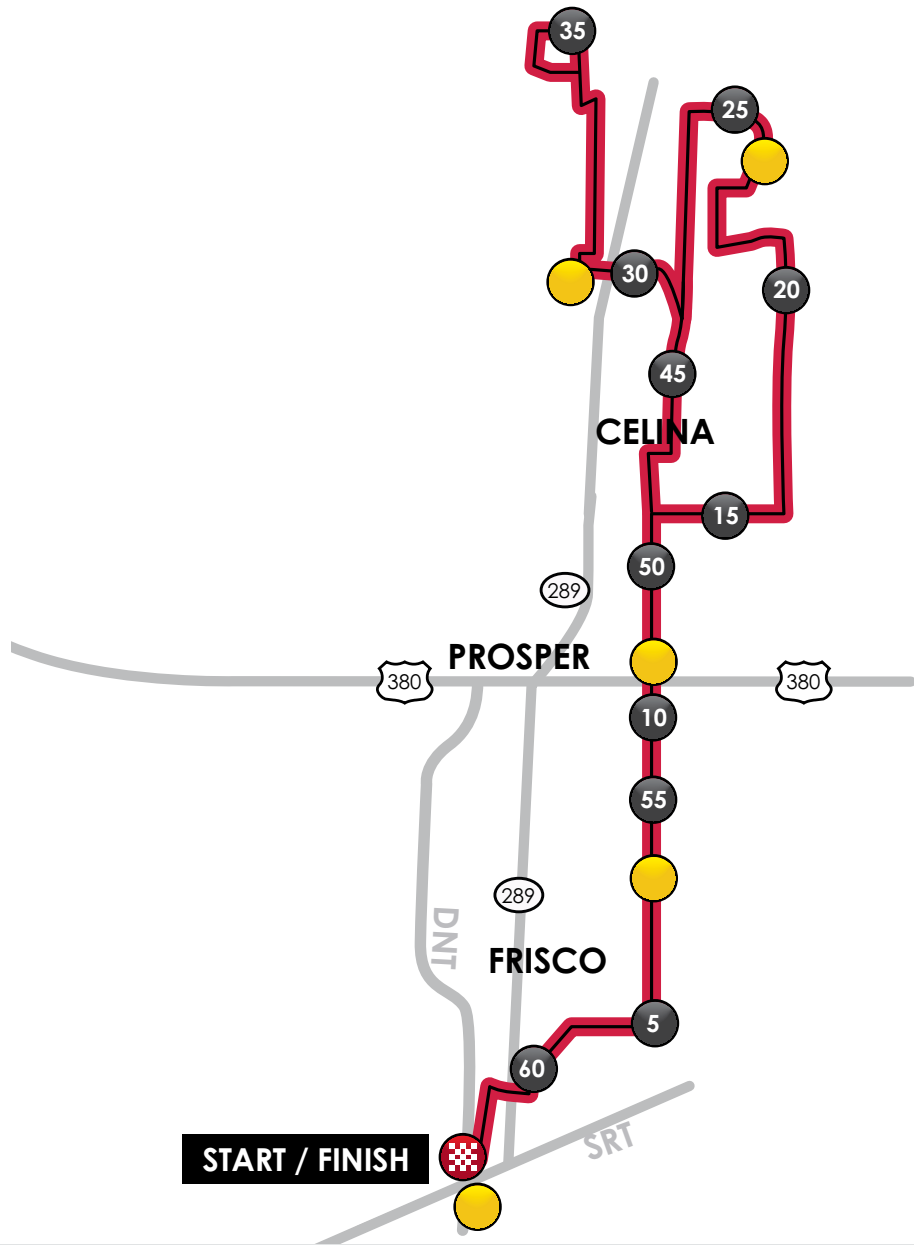

# MAP

# Medio Fondo

## 100K Course

EMMITT SMITH  
GRAN FONDO

-  Course
-  Mile Marker
-  Start / Finish
-  Rest Stop

[VIEW INTERACTIVE MAP](#)

## Elevation Profile

Total Distance: 62.7 miles  
Max Grade: 2.7%