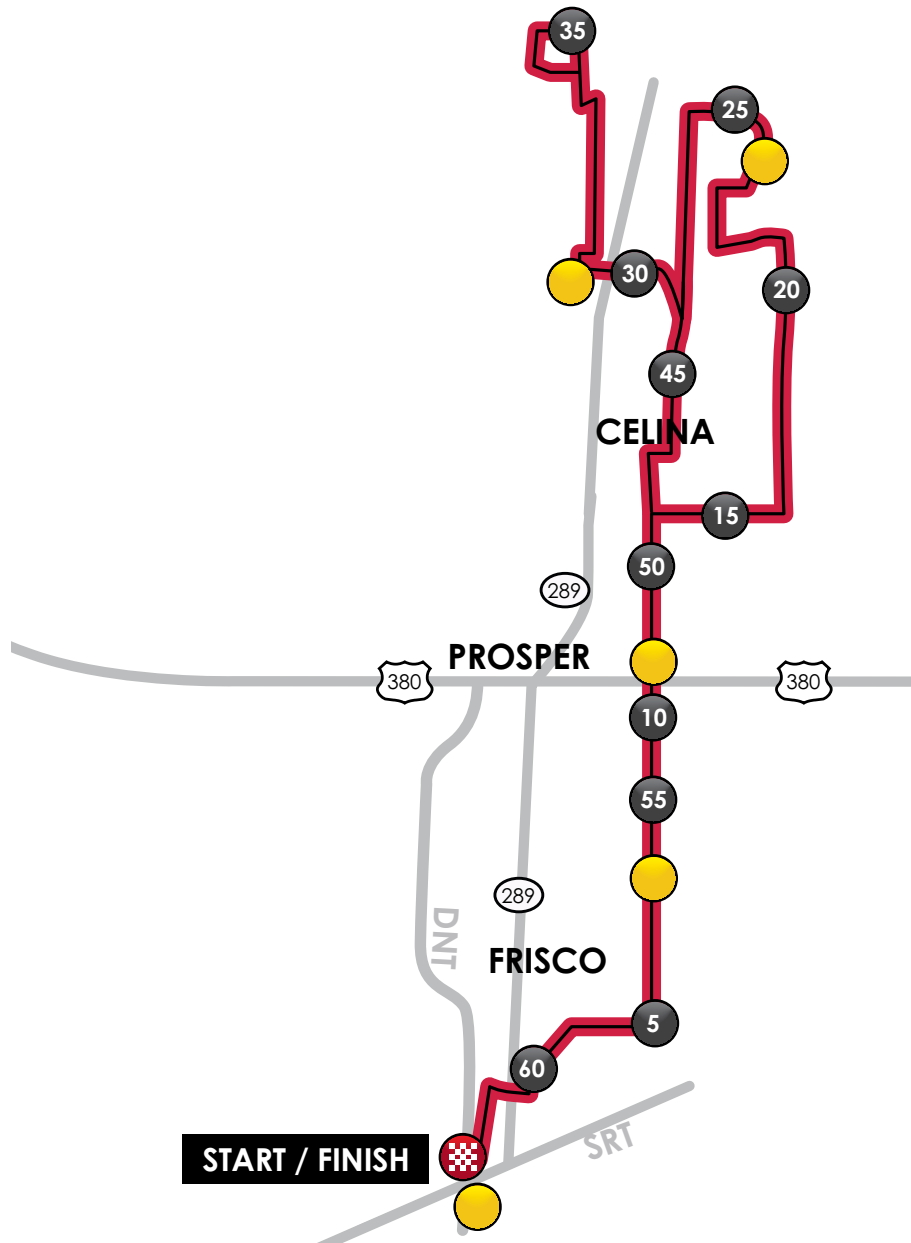

# MAP

# 100K Course

EMMITT SMITH  
GRAN FONDO

-  Course
-  Mile Marker
-  Start / Finish
-  Rest Stop

[REGISTER NOW](#)

[VIEW INTERACTIVE MAP](#)

## Elevation Profile

Total Distance: 62.7 miles  
Max Grade: 2.7%