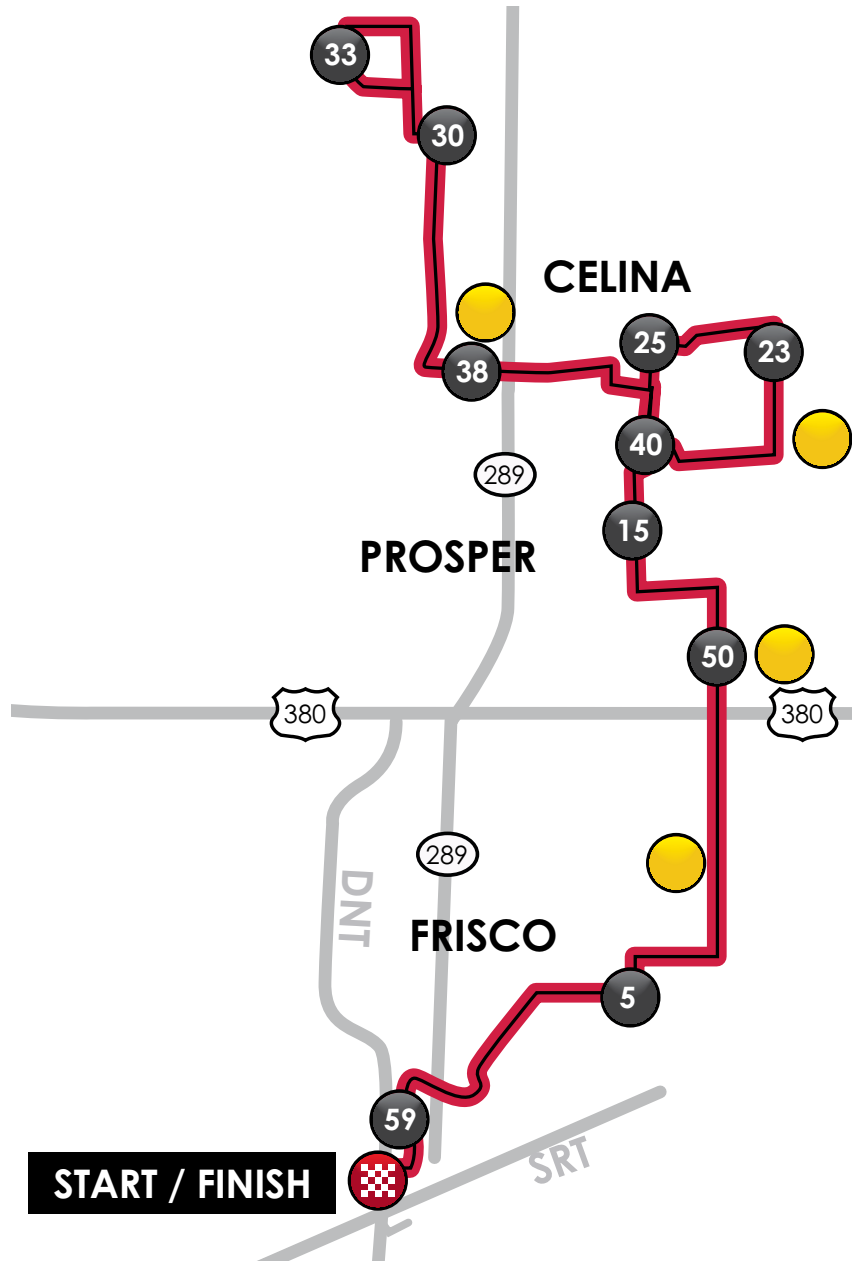

MAP 100K Course

EMMITT SMITH
GRAN FONDO

-  Course
-  Mile Marker
-  Start / Finish
-  Rest Stop

[REGISTER NOW](#)

[VIEW INTERACTIVE MAP](#)

Elevation Profile

Total Distance: 60.5 miles
Max Grade: 3.7%