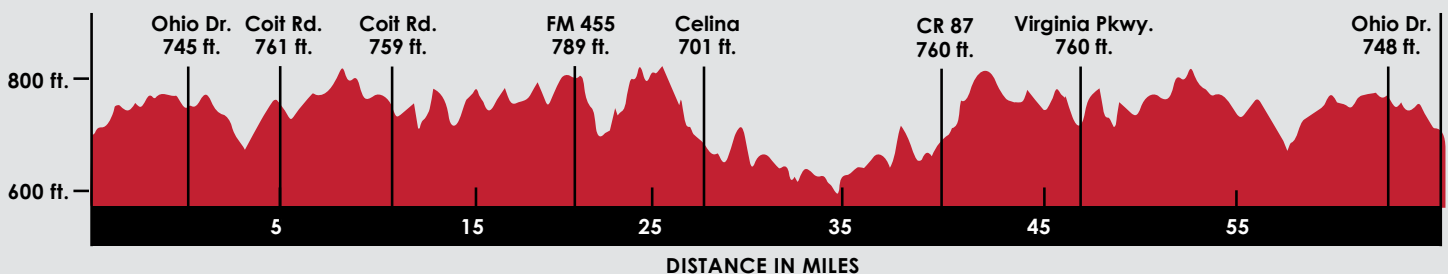

MAP 100K Course

EMMITT SMITH
GRAN FONDO

-  Course
-  Mile Marker
-  Start / Finish
-  Rest Stop

[REGISTER NOW](#)

[VIEW INTERACTIVE MAP](#)

Elevation Profile

Total Distance: 60.5 miles
Max Grade: 3.7%