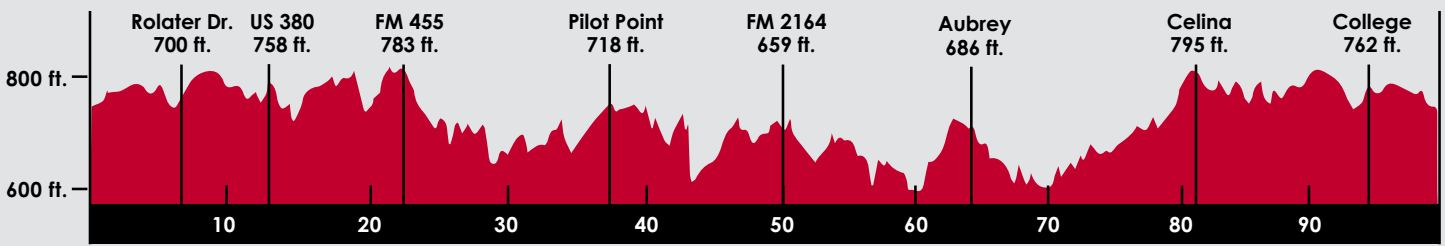

MAP

100-Mile Course

- Course
- Mile Marker
- Start / Finish
- Rest Stop

[REGISTER NOW](#)

[VIEW INTERACTIVE MAP](#)

Elevation Profile

Total Distance: 100.7 miles
Max Grade: 3.4%