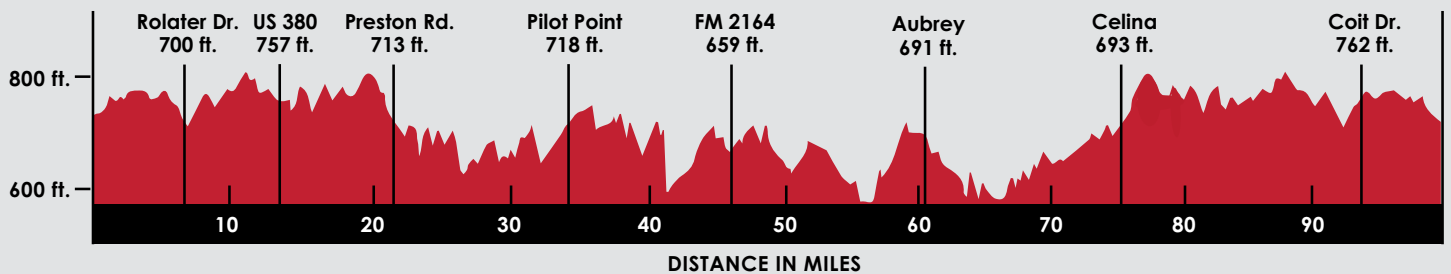

MAP

100-Mile Course

- Course
- Mile Marker
- Start / Finish
- Rest Stop

[REGISTER NOW](#)

[VIEW INTERACTIVE MAP](#)

Elevation Profile

Total Distance: 99.4 miles
Max Grade: 3.7%