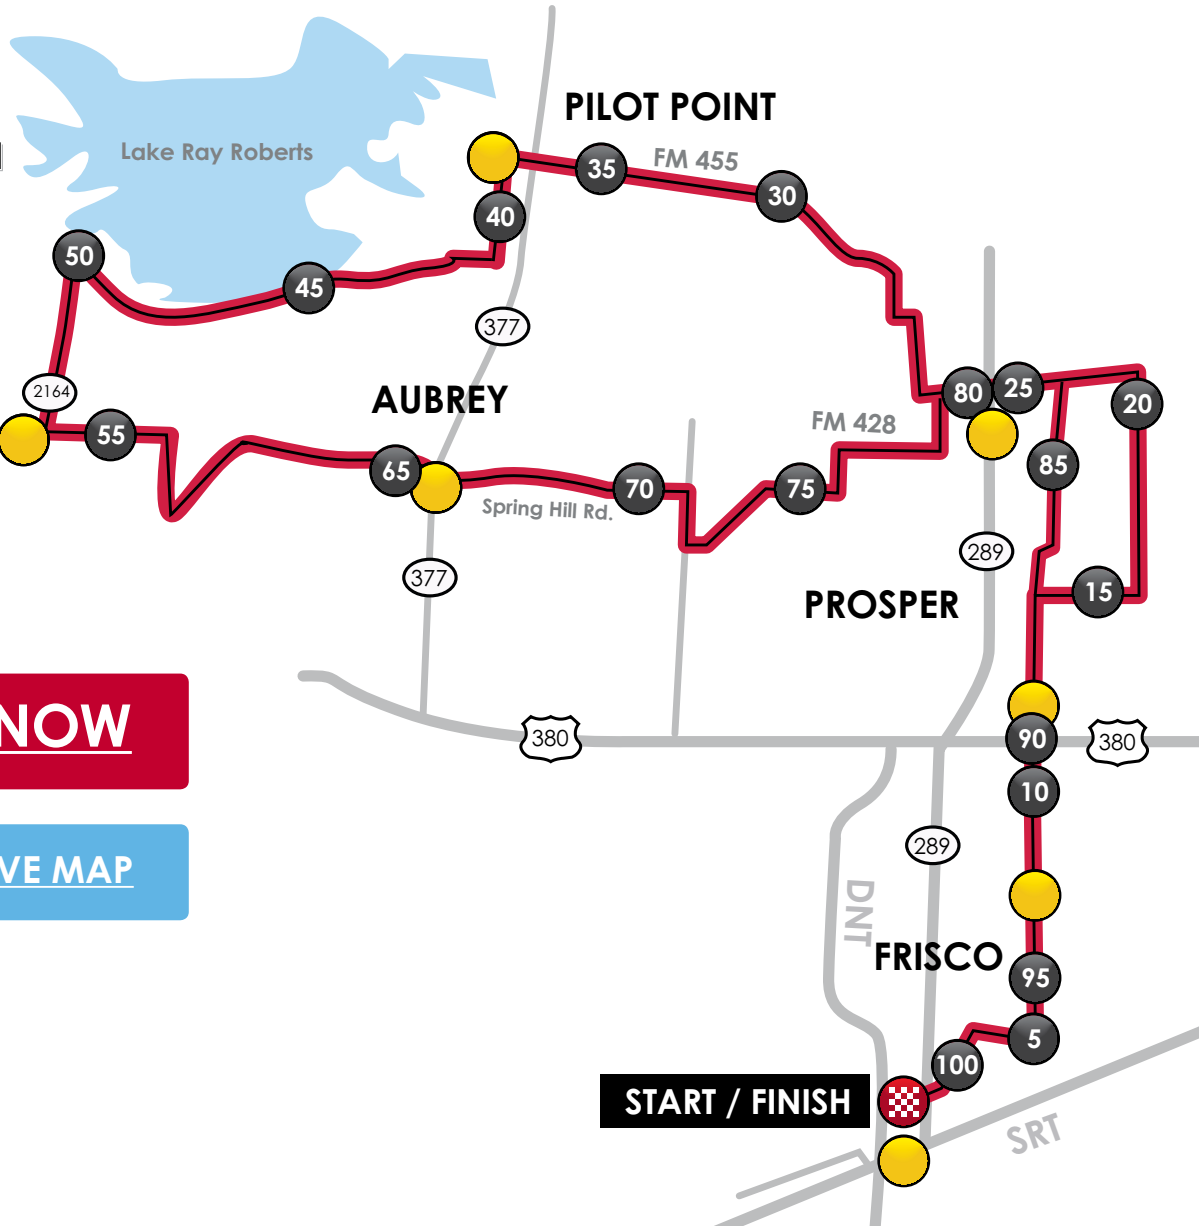

MAP

100-Mile Course

- Course
- Mile Marker
- Start / Finish
- Rest Stop

[REGISTER NOW](#)

[VIEW INTERACTIVE MAP](#)

Elevation Profile

Total Distance: 100.7 miles
Max Grade: 3.4%