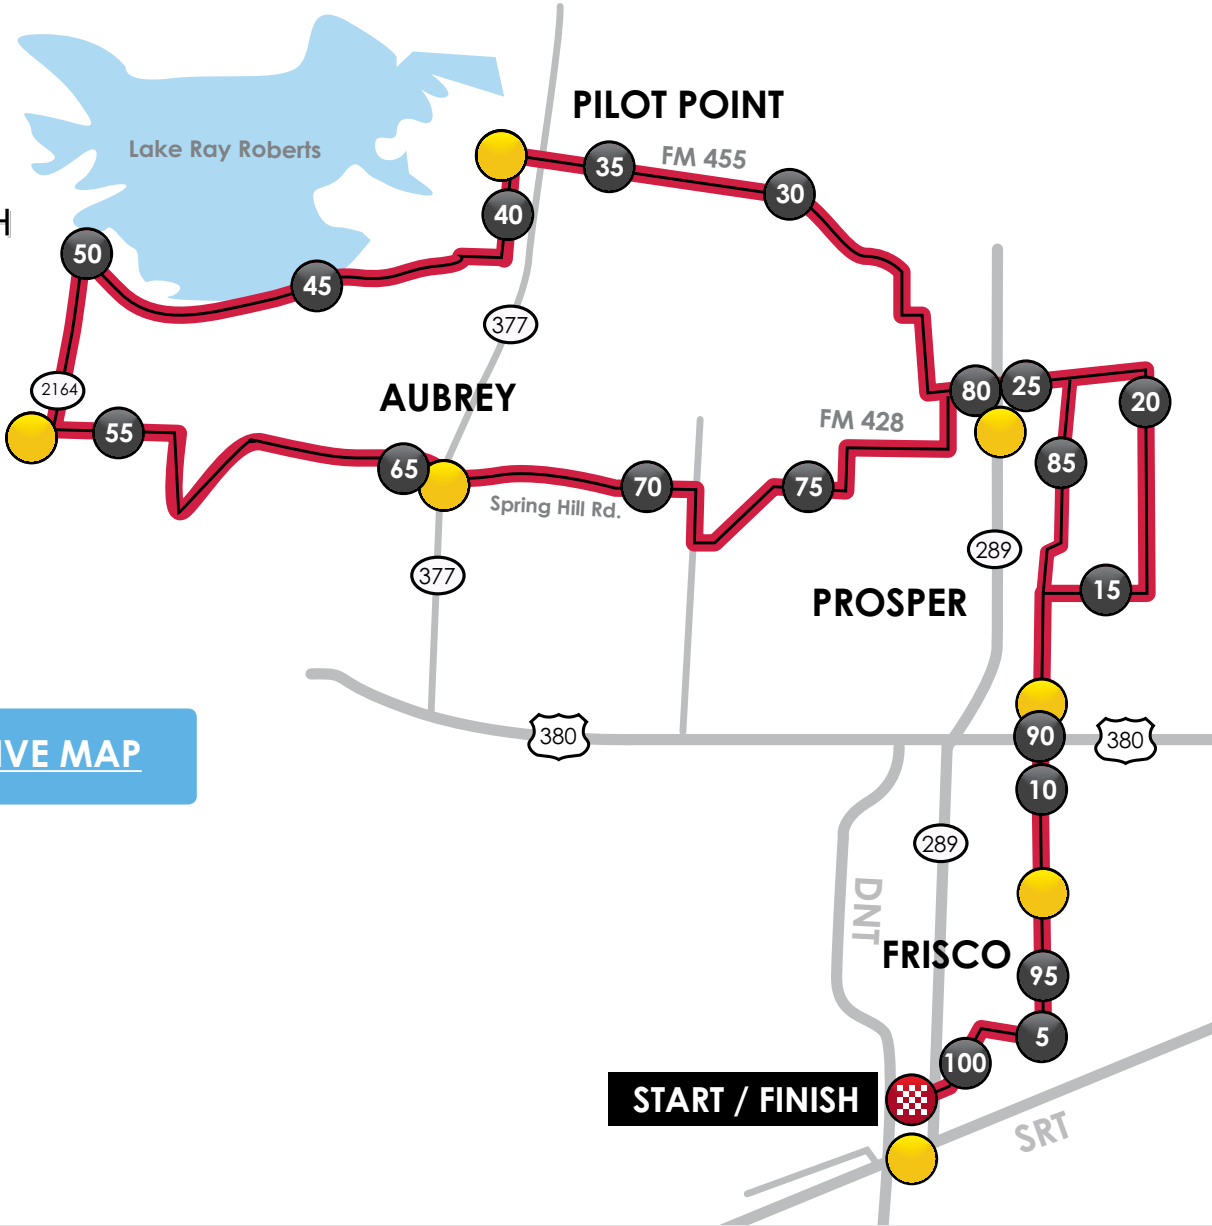

MAP

Gran Fondo

100-Mile Course

- Course
- Mile Marker
- Start / Finish
- Rest Stop

[VIEW INTERACTIVE MAP](#)

Elevation Profile

Total Distance: 100.7 miles
Max Grade: 3.4%