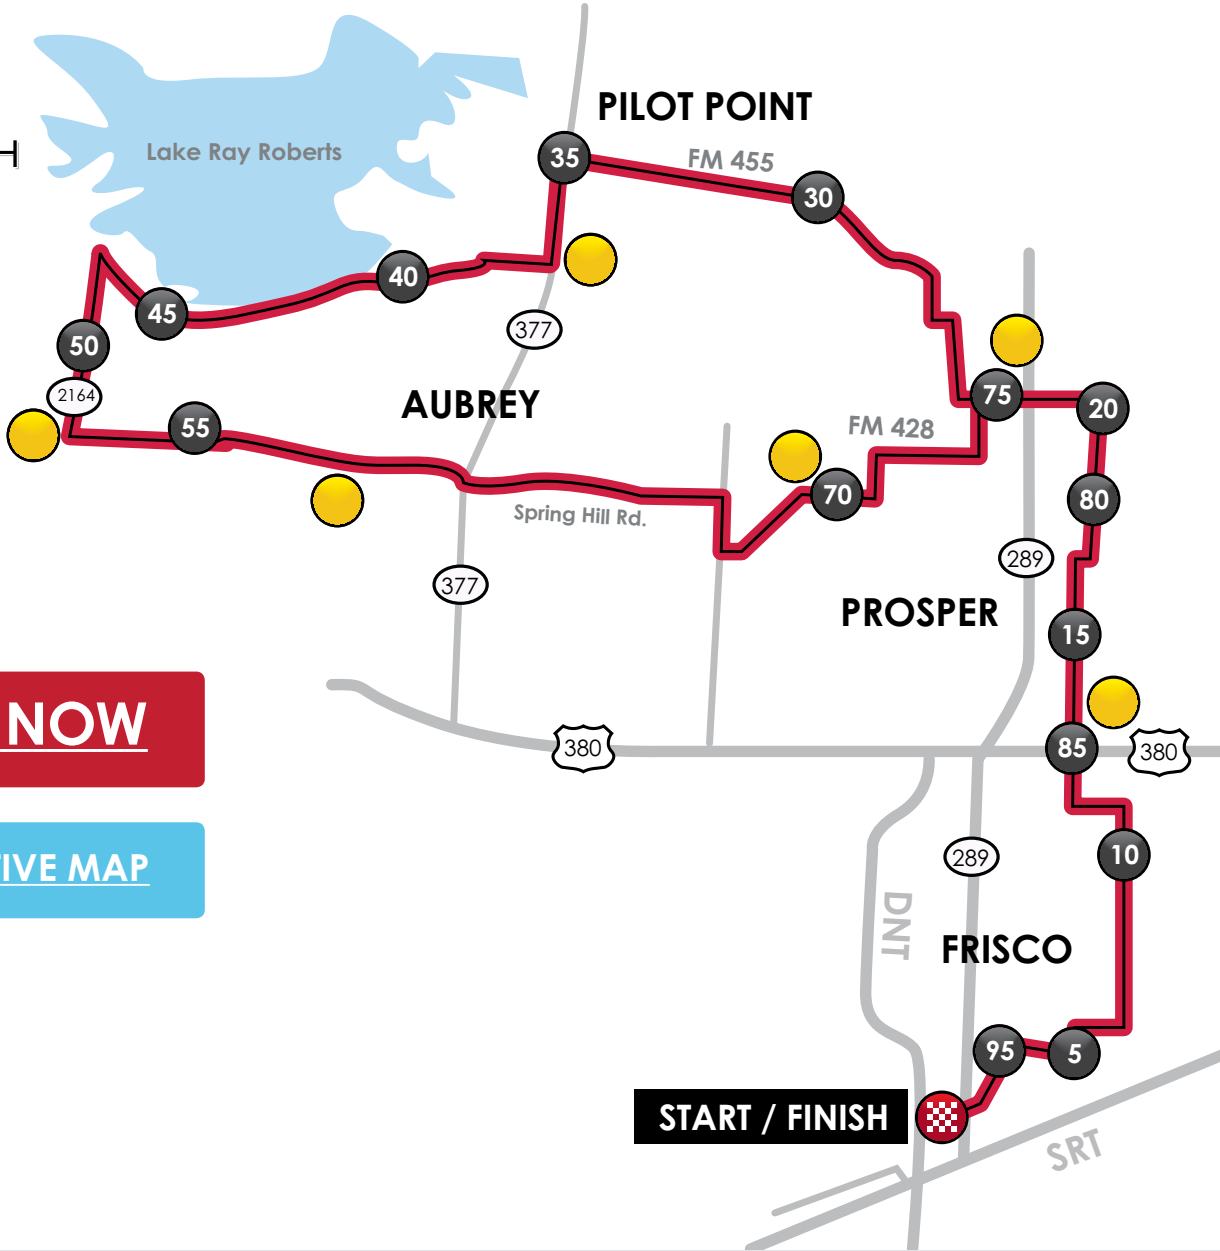

MAP

100-Mile Course

- Course
- Mile Marker
- Start / Finish
- Rest Stop

[REGISTER NOW](#)

[VIEW INTERACTIVE MAP](#)

Elevation Profile

Total Distance: 99.4 miles
Max Grade: 3.7%