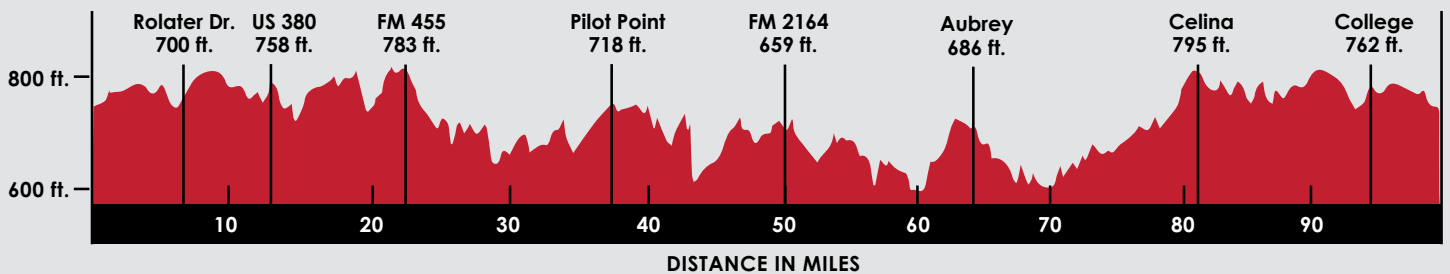

MAP

Gran Fondo

100-Mile Course

- Course
- Mile Marker
- Start / Finish
- Rest Stop

[VIEW INTERACTIVE MAP](#)

Elevation Profile

Total Distance: 100.7 miles
Max Grade: 3.4%